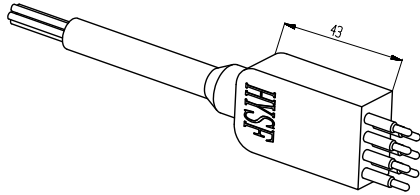

Miniature flat 7-core watertight connector

Flat 7-core male cable
SFMCLPIL7M

Flat 7-core female cable
SFMCLPIL7F

Flat 7-core male seat
SFMCLPBH7M

Flat 7-core female seat
SFMCLPBH7F

Flat 7-core male plug
SFMCLPDC7M

Flat 7-core female plug
SFMCLPDC7F

Public view

Flat fastening band
SFLPDL501

Miniature flat 7-core cable plug color:

1: Red	2: Black
3: Yellow	4: Blue
5: Orange	6: Brown
7: Purple	

Main parameters:

Electrical parameters of
Miniature flat 7-core: 550V @ 5A
Insulation resistance: >200 MΩ
contact resistance: <0.01 Ω
Wet plug and pull times: >500次
Operating temperature: -60° ~ +80° C
Working depth: 6000M(60 MPa)

Material parameters:

Plug body: Neoprene
Socket body: Neoprene
Cable body: Polyurethane, Neoprene
Needle core: Copper gilding

Installation requirements:
Installation radius: 33
Surface finish: Ra1.6

Dimension units: millimeter
Thread unit: inch
Mounting thread: 7/16-20UNF-2A
Thread length: 25mm