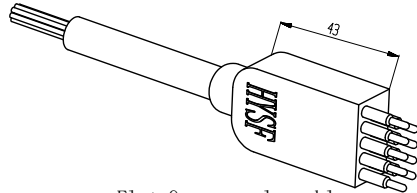

Flat 7-core female plug
SFMCLPDC7F

Public view

Flat fastening band
SFLPDL501

Miniature flat 7-core cable plug color:

1: Red	2: Black
3: Yellow	4: Blue
5: Orange	6: Brown
7: Purple	

Main parameters:

Electrical parameters of
Miniature flat 7-core: 550V @ 5A
Insulation resistance: >200 MΩ
contact resistance: <0.01 Ω
Wet plug and pull times: >500次
Operating temperature: -60° ~ +80° C
Working depth: 6000M(60 MPa)

Material parameters:

Plug body: Neoprene
Socket body: Neoprene
Cable body: Polyurethane, Neoprene
Needle core: Copper gilding

Installation requirements:
Installation radius: 33
Surface finish: Ra1.6

Dimension units: millimeter
Thread unit: inch
Mounting thread: 7/16-20UNF-2A
Thread length: 25mm

Can be customized upon request

Miniature flat 9-core watertight connector

Flat 9-core male cable
SFMCLPIL9M

Flat 9-core female cable
SFMCLPIL9F

Flat 9-core male seat
SFMCLPBH9M

Flat 9-core female seat
SFMCLPBH9F

Flat 9-core male plug
SFMCLPDC9M

Flat 9-core female plug
SFMCLPDC9F

Public view

Flat fastening band
SFLPDLS01

Miniature flat 9-core cable plug color:

1: White	
2: Red	3: Black
4: Yellow	5: Blue
6: Orange	7: Brown
8: Purple	9: Green