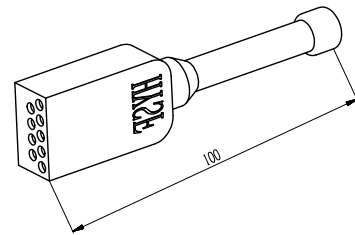

Material parameters:

Plug body: Neoprene
Socket body: Neoprene
Cable body: Polyurethane, Neoprene
Needle core: Copper gilding

Installation requirements:
Installation radius: 33
Surface finish: Ra1.6

Dimension units: millimeter
Thread unit: inch
Mounting thread: 7/16-20UNF-2A
Thread length: 25mm

Can be customized upon request

Miniature flat 9-core watertight connector

Flat 9-core male cable
SFMCLPIL9M

Flat 9-core female cable
SFMCLPIL9F

Flat 9-core male seat
SFMCLPBH9M

Flat 9-core female seat
SFMCLPBH9F

Flat 9-core male plug
SFMCLPDC9M

Flat 9-core female plug
SFMCLPDC9F

Public view

Flat fastening band
SFLPDLS01

Miniature flat 9-core cable plug color:

1: White	
2: Red	3: Black
4: Yellow	5: Blue
6: Orange	7: Brown
8: Purple	9: Green

Material parameters:

Plug body: Neoprene
Socket body: Neoprene
Cable body: Polyurethane, Neoprene
Needle core: Copper gilding

Installation requirements:
Installation radius: 33
Surface finish: Ra1.6

Dimension units: millimeter