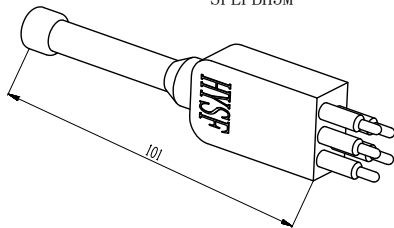

Material parameters:

Plug body: Neoprene
Socket body: Neoprene
Cable body: Polyurethane, Neoprene
Needle core: Copper gilding

Installation requirements:

Installation radius: 33
Surface finish: Ra1.6

Dimension units: millimeter
Thread unit: inch
Mounting thread: 7/16-20UNF-2A
Thread length: 25mm

Can be customized upon request

Standard flat 5-core watertight connector

Flat 5-core male cable
SFLPIL5M

Flat 5-core female cable
SFLPIL5F

Flat 5-core male seat
SFLPBH5M

Flat 5-core female seat
SFLPBH5F

Flat 5-core male plug
SFLPDC5M