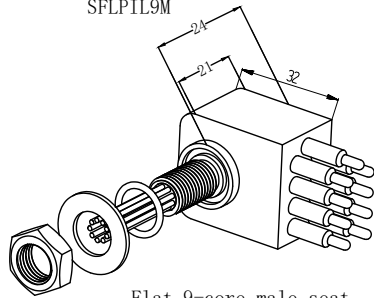

Material parameters:

Plug body: Neoprene
Socket body: Neoprene
Cable body: Polyurethane, Neoprene
Needle core: Copper gilding

Installation requirements:
Installation radius: 33
Surface finish: Ra1.6

Dimension units: millimeter
Thread unit: inch
Mounting thread: 7/16-20UNF-2A
Thread length: 25mm

Material parameters:

Plug body: Neoprene
Socket body: Neoprene
Cable body: Polyurethane、Neoprene
Needle core: Copper gilding

Installation requirements:

Installation radius: 30.3
Surface finish: Ra1.6

Dimension units: millimeter
Thread unit: inch
Mounting thread: 7/16-20UNF-2A
Thread length: 25mm

Can be customized upon request

Standard flat 9-core watertight connector

Flat 9-core male cable
SFLPIL9M

Flat 9-core female cable
SFLPIL9F

Flat 9-core male seat
SFLPBH9M

Flat 9-core female seat
SFLPBH9F

Flat 9-core male plug
SFLPDC9M

Flat 9-core female plug
SFLPDC9F

Public view

Flat fastening band
SFLPDS02

Flat 9-core cable plug color:

1: White	3: Black
2: Red	5: Blue
4: Yellow	7: Brown
6: Orange	9: Green

Main parameters:

Electrical parameters of
Flat 9-core: 550V @ 10A
Insulation resistance: >200 MΩ
contact resistance: <0.01 Ω
Wet plug and pull times: >500次
Operating temperature: -60° ~ +80° C
Working depth: 6000M(60 MPa)