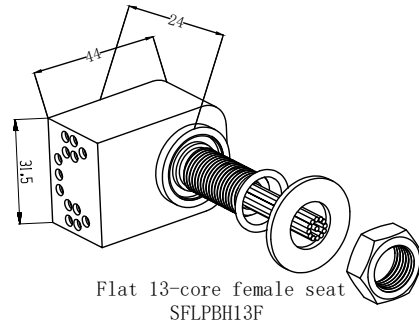

Material parameters:

Plug body: Neoprene
Socket body: Neoprene
Cable body: Polyurethane, Neoprene
Needle core: Copper gilding

Installation requirements:
Installation radius: 33
Surface finish: Ra1.6

Dimension units: millimeter
Thread unit: inch
Mounting thread: 7/16-20UNF-2A
Thread length: 25mm

Material parameters:

Plug body: Neoprene
Socket body: Neoprene
Cable body: Polyurethane, Neoprene
Needle core: Copper gilding

Installation requirements:
Installation radius: 30.3
Surface finish: Ra1.6

Dimension units: millimeter

Thread unit: inch

Mounting thread: 7/16-20UNF-2A

Thread length: 25mm

Can be customized upon request

Standard flat 13-core watertight connector

Flat 13-core male cable
SFLPIL13M

Flat 13-core female cable
SFLPIL13F

Flat 13-core male seat
SFLPBH13M

Flat 13-core female seat
SFLPBH13F

Flat 13-core male plug
SFLPDC13M

Flat 13-core female plug
SFLPDC13F

Public view

Flat fastening band
SFLPDS02

<p>Flat 13-core cable plug color:</p> <ul style="list-style-type: none"> 1: Red (Coarse) 2: Black (Coarse) 3: Yellow (Coarse) 4: Orange and white (Coarse) 5: Orange (Coarse) 6: Green and white 7: Blue 8: Blue and white 9: Green 10: Brown and white 11: Brown 12: Blue 13: Brown 	<p>Main parameters:</p> <p>Electrical parameters of Flat 13-core: 550V @ 5A Insulation resistance: >200 MΩ contact resistance: <0.01 Ω Wet plug and pull times: >500次 Operating temperature: -60° ~ +80° C Working depth: 6000M(60 MPa)</p>	<p>Material parameters:</p> <p>Plug body: Neoprene Socket body: Neoprene Cable body: Polyurethane、Neoprene Needle core: Copper gilding</p> <p>Installation requirements: Installation radius: 30.3 Surface finish: Ra1.6</p>	<p>Dimension units: millimeter Thread unit: inch Mounting thread: 1/2-20UNF-2A Thread length: 25mm</p>
---	--	--	--