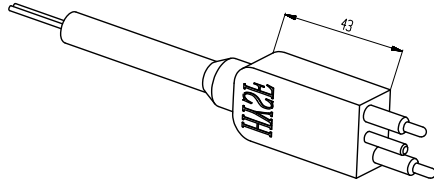

Material parameters:

Plug body: Neoprene
Socket body: Neoprene
Cable body: Polyurethane, Neoprene
Needle core: Copper gilding

Installation requirements:
Installation radius: 33
Surface finish: Ra1.6

Dimension units: millimeter

Thread unit: inch
Mounting thread: 7/16-20UNF-2A
Thread length: 25mm

Can be customized upon request

Standard flat 2-core watertight connector

Flat 2-core male cable
SFLPIL2M

Flat 2-core female cable
SFLPIL2F

Flat 2-core male seat
SFLPBH2M

Flat 2-core female seat
SFLPBH2F

Flat 2-core male plug
SFLPDC2M

Flat 2-core female plug
SFLPDC2F

Public view

Flat fastening band
SFLPDL501

<p>Flat 2-core cable plug color: 1: Red 2: Black</p>	<p>Main parameters: Electrical parameters of Flat 2-core: 550V @ 10A Insulation resistance: >200 MΩ contact resistance: <0.01Ω Wet plug and pull times: >500次 Operating temperature: -60° ~ +80° C Working depth: 6000M(60 MPa)</p>	<p>Material parameters: Plug body: Neoprene Socket body: Neoprene Cable body: Polyurethane, Neoprene Needle core: Copper gilding Installation requirements: Installation radius: 33 Surface finish: Ra1.6</p>	<p>Dimension units: millimeter Thread unit: inch Mounting thread: 7/16-20UNF-2A Thread length: 25mm Can be customized upon request</p>
--	--	---	--