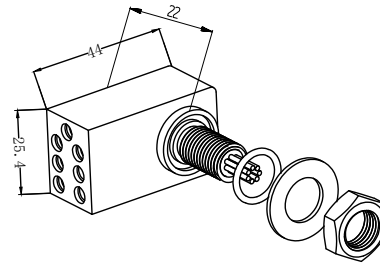

Material parameters:

Plug body: Neoprene
Socket body: Neoprene
Cable body: Polyurethane, Neoprene
Needle core: Copper gilding

Installation requirements:
Installation radius: 33
Surface finish: Ra1.6

Dimension units: millimeter
Thread unit: inch
Mounting thread: 7/16-20UNF-2A
Thread length: 25mm

Can be customized upon request

Standard flat 7-core watertight connector

Flat 7-core male cable
SFLPIL7M

Flat 7-core female cable
SFLPIL7F

Flat 7-core male seat
SFLPBH7M

Flat 7-core female seat
SFLPBH7F

Flat 7-core male plug
SFLPDC7M

Material parameters:

Plug body: Neoprene
Socket body: Neoprene
Cable body: Polyurethane、Neoprene
Needle core: Copper gilding

Installation requirements:

Installation radius: 30.3
Surface finish: Ra1.6

Dimension units: millimeter
Thread unit: inch
Mounting thread: 7/16-20UNF-2A
Thread length: 25mm