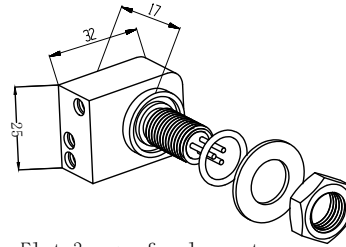

Flat 2-core male seat
SFLPBH2M

Flat 2-core female seat
SFLPBH2F

Flat 2-core male plug
SFLPDC2M

Flat 2-core female plug
SFLPDC2F

Public view

Flat fastening band
SFLPDL501

<p>Flat 2-core cable plug color: 1: Red 2: Black</p>	<p>Main parameters: Electrical parameters of Flat 2-core: 550V @ 10A Insulation resistance: >200 MΩ contact resistance: <0.01Ω Wet plug and pull times: >500次 Operating temperature: -60° ~ +80° C Working depth: 6000M(60 MPa)</p>	<p>Material parameters: Plug body: Neoprene Socket body: Neoprene Cable body: Polyurethane, Neoprene Needle core: Copper gilding Installation requirements: Installation radius: 33 Surface finish: Ra1.6</p>	<p>Dimension units: millimeter Thread unit: inch Mounting thread: 7/16-20UNF-2A Thread length: 25mm Can be customized upon request</p>
--	--	---	--

Standard flat 3-core watertight connector

Flat 3-core male cable
SFLPIL3M

Flat 3-core female cable
SFLPIL3F

Flat 3-core male seat
SFLPBH3M

Flat 3-core female seat
SFLPBH3F

Flat 3-core male plug
SFLPDC3M

Flat 3-core female plug
SFLPDC3F

Public view

Flat fastening band
SFLPDL01

Flat 3-core cable plug color:

1: Red 2: Black 3: Brown

Main parameters:

Electrical parameters of
Flat 3-core: 550V @ 10A
Insulation resistance: >200 MΩ
contact resistance: <0.01 Ω
Wet plug and pull times: >500次
Operating temperature: -60° ~ +80° C
Working depth: 6000M(60 MPa)

Material parameters:

Plug body: Neoprene
Socket body: Neoprene
Cable body: Polyurethane, Neoprene
Needle core: Copper gilding

Installation requirements:
Installation radius: 33
Surface finish: Ra1.6

Dimension units: millimeter
Thread unit: inch
Mounting thread: 7/16-20UNF-2A
Thread length: 25mm