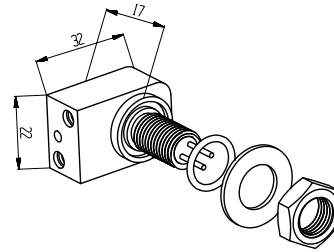

Material parameters:

Plug body: Neoprene
Socket body: Neoprene
Cable body: Polyurethane, Neoprene
Needle core: Copper gilding

Installation requirements:
Installation radius: 33
Surface finish: Ra1.6

Dimension units: millimeter

Thread unit: inch
Mounting thread: 7/16-20UNF-2A
Thread length: 25mm

Can be customized upon request

Standard flat 2-core watertight connector

Flat 2-core male cable
SFLPIL2M

Flat 2-core female cable
SFLPIL2F

Flat 2-core male seat
SFLPBH2M

Flat 2-core female seat
SFLPBH2F

Flat 2-core male plug
SFLPDC2M

Flat 2-core female plug
SFLPDC2F

Public view

Flat fastening band
SFLPDL501

<p>Flat 2-core cable plug color: 1: Red 2: Black</p>	<p>Main parameters: Electrical parameters of Flat 2-core: 550V @ 10A Insulation resistance: >200 MΩ contact resistance: <0.01Ω Wet plug and pull times: >500次 Operating temperature: -60° ~ +80° C Working depth: 6000M(60 MPa)</p>	<p>Material parameters: Plug body: Neoprene Socket body: Neoprene Cable body: Polyurethane, Neoprene Needle core: Copper gilding Installation requirements: Installation radius: 33 Surface finish: Ra1.6</p>	<p>Dimension units: millimeter Thread unit: inch Mounting thread: 7/16-20UNF-2A Thread length: 25mm Can be customized upon request</p>
--	--	---	--

Material parameters:

Plug body: Neoprene
Socket body: Neoprene
Cable body: Polyurethane, Neoprene
Needle core: Copper gilding

Installation requirements:
Installation radius: 33
Surface finish: Ra1.6

Dimension units: millimeter
Thread unit: inch
Mounting thread: 7/16-20UNF-2A
Thread length: 25mm