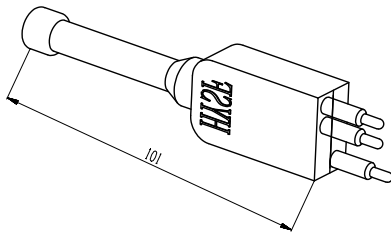

Flat 2-core male seat
SFLPBH2M

Flat 2-core female seat
SFLPBH2F

Flat 2-core male plug
SFLPDC2M

Flat 2-core female plug
SFLPDC2F

Public view

Flat fastening band
SFLPDL501

<p>Flat 2-core cable plug color: 1: Red 2: Black</p>	<p>Main parameters: Electrical parameters of Flat 2-core: 550V @ 10A Insulation resistance: >200 MΩ contact resistance: <0.01Ω Wet plug and pull times: >500次 Operating temperature: -60° ~ +80° C Working depth: 6000M(60 MPa)</p>	<p>Material parameters: Plug body: Neoprene Socket body: Neoprene Cable body: Polyurethane, Neoprene Needle core: Copper gilding Installation requirements: Installation radius: 33 Surface finish: Ra1.6</p>	<p>Dimension units: millimeter Thread unit: inch Mounting thread: 7/16-20UNF-2A Thread length: 25mm Can be customized upon request</p>
--	--	---	--

Standard flat 3-core watertight connector

Flat 3-core male cable
SFLPIL3M

Flat 3-core female cable
SFLPIL3F

Flat 3-core male seat
SFLPBH3M

Flat 3-core female seat
SFLPBH3F

Flat 3-core male plug
SFLPDC3M

Flat 3-core female plug
SFLPDC3F

Public view

Flat fastening band
SFLPDL01

Flat 3-core cable plug color:

1: Red 2: Black 3: Brown

Main parameters:

Electrical parameters of
Flat 3-core: 550V @ 10A
Insulation resistance: >200 MΩ
contact resistance: <0.01 Ω
Wet plug and pull times: >500次
Operating temperature: -60° ~ +80° C
Working depth: 6000M(60 MPa)

Material parameters:

Plug body: Neoprene
Socket body: Neoprene
Cable body: Polyurethane, Neoprene
Needle core: Copper gilding

Installation requirements:
Installation radius: 33
Surface finish: Ra1.6

Dimension units: millimeter
Thread unit: inch
Mounting thread: 7/16-20UNF-2A
Thread length: 25mm