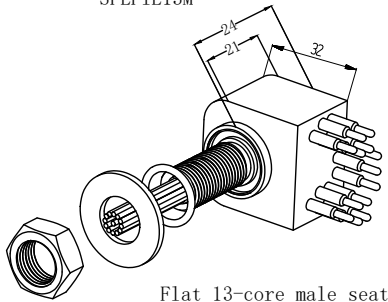

Material parameters:

Plug body: Neoprene
Socket body: Neoprene
Cable body: Polyurethane, Neoprene
Needle core: Copper gilding

Installation requirements:
Installation radius: 30.3
Surface finish: Ra1.6

Dimension units: millimeter

Thread unit: inch

Mounting thread: 7/16-20UNF-2A

Thread length: 25mm

Can be customized upon request

Standard flat 13-core watertight connector

Flat 13-core male cable
SFLPIL13M

Flat 13-core female cable
SFLPIL13F

Flat 13-core male seat
SFLPBH13M

Flat 13-core female seat
SFLPBH13F

Flat 13-core male plug
SFLPDC13M

Flat 13-core female plug
SFLPDC13F

Public view

Flat fastening band
SFLPDS02

<p>Flat 13-core cable plug color:</p> <ul style="list-style-type: none"> 1: Red (Coarse) 2: Black (Coarse) 3: Yellow (Coarse) 4: Orange and white (Coarse) 5: Orange (Coarse) 6: Green and white 7: Blue 8: Blue and white 9: Green 10: Brown and white 11: Brown 12: Blue 13: Brown 	<p>Main parameters:</p> <p>Electrical parameters of Flat 13-core: 550V @ 5A Insulation resistance: >200 MΩ contact resistance: <0.01 Ω Wet plug and pull times: >500次 Operating temperature: -60° ~ +80° C Working depth: 6000M(60 MPa)</p>	<p>Material parameters:</p> <p>Plug body: Neoprene Socket body: Neoprene Cable body: Polyurethane、Neoprene Needle core: Copper gilding</p> <p>Installation requirements: Installation radius: 30.3 Surface finish: Ra1.6</p>	<p>Dimension units: millimeter Thread unit: inch Mounting thread: 1/2-20UNF-2A Thread length: 25mm</p>
---	--	--	--