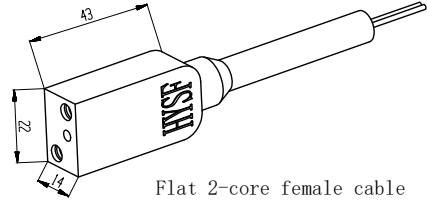

Material parameters:

Plug body: Neoprene
Socket body: Neoprene
Cable body: Polyurethane, Neoprene
Needle core: Copper gilding

Installation requirements:
Installation radius: 33
Surface finish: Ra1.6

Dimension units: millimeter

Thread unit: inch
Mounting thread: 7/16-20UNF-2A
Thread length: 25mm

Can be customized upon request

Standard flat 2-core watertight connector

Flat 2-core male cable
SFLPIL2M

Flat 2-core female cable
SFLPIL2F

Flat 2-core male seat
SFLPBH2M

Flat 2-core female seat
SFLPBH2F

Flat 2-core male plug
SFLPDC2M

Flat 2-core female plug
SFLPDC2F

Public view

Flat fastening band
SFLPDL501

<p>Flat 2-core cable plug color: 1: Red 2: Black</p>	<p>Main parameters: Electrical parameters of Flat 2-core: 550V @ 10A Insulation resistance: >200 MΩ contact resistance: <0.01Ω Wet plug and pull times: >500次 Operating temperature: -60° ~ +80° C Working depth: 6000M(60 MPa)</p>	<p>Material parameters: Plug body: Neoprene Socket body: Neoprene Cable body: Polyurethane, Neoprene Needle core: Copper gilding Installation requirements: Installation radius: 33 Surface finish: Ra1.6</p>	<p>Dimension units: millimeter Thread unit: inch Mounting thread: 7/16-20UNF-2A Thread length: 25mm Can be customized upon request</p>
--	--	---	--