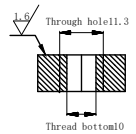

Material parameters:

Plug body: Neoprene
Socket body: Neoprene
Cable body: Polyurethane, Neoprene
Needle core: Copper gilding

Installation requirements:
Installation radius: 33
Surface finish: Ra1.6

Dimension units: millimeter
Thread unit: inch
Mounting thread: 7/16-20UNF-2A
Thread length: 25mm

Flat 9-core male plug
SFMCLPDC9M

Flat 9-core female plug
SFMCLPDC9F

Public view

Flat fastening band
SFLPDLS01

Miniature flat 9-core cable plug color:

1: White	
2: Red	3: Black
4: Yellow	5: Blue
6: Orange	7: Brown
8: Purple	9: Green

Thread unit: inch
Mounting thread: 7/16-20UNF-2A
Thread length: 25mm

Can be customized upon request

Standard flat 2-core watertight connector

Flat 2-core male cable
SFLPIL2M

Flat 2-core female cable
SFLPIL2F

Material parameters:

Plug body: Neoprene
Socket body: Neoprene
Cable body: Polyurethane、Neoprene
Needle core: Copper gilding

Installation requirements:

Installation radius: 30.3
Surface finish: Ra1.6

Dimension units: millimeter
Thread unit: inch
Mounting thread: 7/16-20UNF-2A
Thread length: 25mm