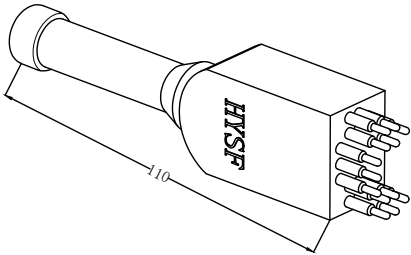

Material parameters:

Plug body: Neoprene
Socket body: Neoprene
Cable body: Polyurethane, Neoprene
Needle core: Copper gilding

Installation requirements:
Installation radius: 30.3
Surface finish: Ra1.6

Dimension units: millimeter

Thread unit: inch

Mounting thread: 7/16-20UNF-2A

Thread length: 25mm

Can be customized upon request

Standard flat 13-core watertight connector

Flat 13-core male cable
SFLPIL13M

Flat 13-core female cable
SFLPIL13F

Flat 13-core male seat
SFLPBH13M

Flat 13-core female seat
SFLPBH13F

Flat 13-core male plug
SFLPDC13M

Flat 13-core female plug
SFLPDC13F

Public view

Flat fastening band
SFLPDS02

<p>Flat 13-core cable plug color:</p> <ul style="list-style-type: none"> 1: Red (Coarse) 2: Black (Coarse) 3: Yellow (Coarse) 4: Orange and white (Coarse) 5: Orange (Coarse) 6: Green and white 7: Blue 8: Blue and white 9: Green 10: Brown and white 11: Brown 12: Blue 13: Brown 	<p>Main parameters:</p> <p>Electrical parameters of Flat 13-core: 550V @ 5A Insulation resistance: >200 MΩ contact resistance: <0.01 Ω Wet plug and pull times: >500次 Operating temperature: -60° ~ +80° C Working depth: 6000M(60 MPa)</p>	<p>Material parameters:</p> <p>Plug body: Neoprene Socket body: Neoprene Cable body: Polyurethane、Neoprene Needle core: Copper gilding</p> <p>Installation requirements: Installation radius: 30.3 Surface finish: Ra1.6</p>	<p>Dimension units: millimeter Thread unit: inch Mounting thread: 1/2-20UNF-2A Thread length: 25mm</p>
---	--	--	--