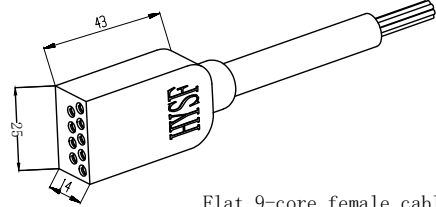

Flat 7-core female plug
SFMCLPDC7F

Public view

Flat fastening band
SFLPDL501

Miniature flat 7-core cable plug color:

1: Red	2: Black
3: Yellow	4: Blue
5: Orange	6: Brown
7: Purple	

Main parameters:

Electrical parameters of
Miniature flat 7-core: 550V @ 5A
Insulation resistance: >200 MΩ
contact resistance: <0.01 Ω
Wet plug and pull times: >500次
Operating temperature: -60° ~ +80° C
Working depth: 6000M(60 MPa)

Material parameters:

Plug body: Neoprene
Socket body: Neoprene
Cable body: Polyurethane, Neoprene
Needle core: Copper gilding

Installation requirements:
Installation radius: 33
Surface finish: Ra1.6

Dimension units: millimeter
Thread unit: inch
Mounting thread: 7/16-20UNF-2A
Thread length: 25mm

Can be customized upon request

Miniature flat 9-core watertight connector

Flat 9-core male cable
SFMCLPIL9M

Flat 9-core female cable
SFMCLPIL9F

Flat 9-core male seat
SFMCLPBH9M

Flat 9-core female seat
SFMCLPBH9F

Material parameters:

Plug body: Neoprene
Socket body: Neoprene
Cable body: Polyurethane, Neoprene
Needle core: Copper gilding

Installation requirements:
Installation radius: 33
Surface finish: Ra1.6

Dimension units: millimeter