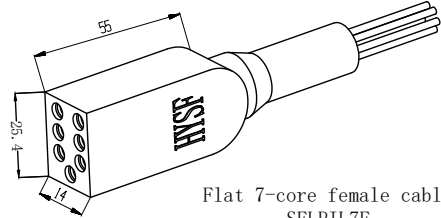

Flat 7-core female cable
SFLPIL7F