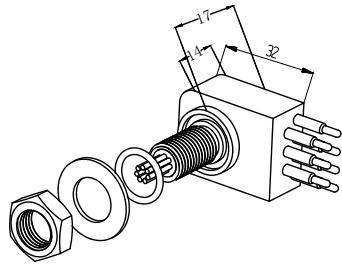

Miniature flat 7-core watertight connector

Flat 7-core male cable
SFMCLPIL7M

Flat 7-core female cable
SFMCLPIL7F

Flat 7-core male seat
SFMCLPBH7M

Flat 7-core female seat
SFMCLPBH7F

Flat 7-core male plug
SFMCLPDC7M

Flat 7-core female plug
SFMCLPDC7F

Public view

Flat fastening band
SFLPDL501

Miniature flat 7-core cable plug color:

1: Red	2: Black
3: Yellow	4: Blue
5: Orange	6: Brown
7: Purple	

Main parameters:

Electrical parameters of
Miniature flat 7-core: 550V @ 5A
Insulation resistance: >200 MΩ
contact resistance: <0.01 Ω
Wet plug and pull times: >500次
Operating temperature: -60° ~ +80° C
Working depth: 6000M(60 MPa)

Material parameters:

Plug body: Neoprene
Socket body: Neoprene
Cable body: Polyurethane, Neoprene
Needle core: Copper gilding

Installation requirements:
Installation radius: 33
Surface finish: Ra1.6

Dimension units: millimeter
Thread unit: inch
Mounting thread: 7/16-20UNF-2A
Thread length: 25mm

Material parameters:

Plug body: Neoprene
Socket body: Neoprene
Cable body: Polyurethane, Neoprene
Needle core: Copper gilding

Installation requirements:
Installation radius: 33
Surface finish: Ra1.6

Dimension units: millimeter