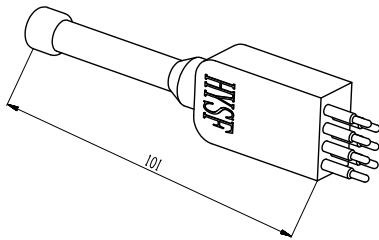

Miniature flat 7-core watertight connector

Flat 7-core male cable
SFMCLPIL7M

Flat 7-core female cable
SFMCLPIL7F

Flat 7-core male seat
SFMCLPBH7M

Flat 7-core female seat
SFMCLPBH7F

Flat 7-core male plug
SFMCLPDC7M

Flat 7-core female plug
SFMCLPDC7F

Public view

Flat fastening band
SFLPDL501

Miniature flat 7-core cable plug color:

1: Red	2: Black
3: Yellow	4: Blue
5: Orange	6: Brown
7: Purple	

Main parameters:

Electrical parameters of
Miniature flat 7-core: 550V @ 5A
Insulation resistance: >200 MΩ
contact resistance: <0.01 Ω
Wet plug and pull times: >500次
Operating temperature: -60° ~ +80° C
Working depth: 6000M(60 MPa)

Material parameters:

Plug body: Neoprene
Socket body: Neoprene
Cable body: Polyurethane, Neoprene
Needle core: Copper gilding

Installation requirements:
Installation radius: 33
Surface finish: Ra1.6

Dimension units: millimeter
Thread unit: inch
Mounting thread: 7/16-20UNF-2A
Thread length: 25mm