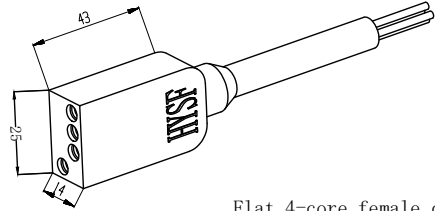

Public view

Flat fastening band
SFLPDL01

Flat 3-core cable plug color:

1: Red 2: Black 3: Brown

Main parameters:

Electrical parameters of
Flat 3-core: 550V @ 10A
Insulation resistance: >200 MΩ
contact resistance: <0.01 Ω
Wet plug and pull times: >500次
Operating temperature: -60° ~ +80° C
Working depth: 6000M(60 MPa)

Material parameters:

Plug body: Neoprene
Socket body: Neoprene
Cable body: Polyurethane, Neoprene
Needle core: Copper gilding

Installation requirements:
Installation radius: 33
Surface finish: Ra1.6

Dimension units: millimeter
Thread unit: inch
Mounting thread: 7/16-20UNF-2A
Thread length: 25mm

Can be customized upon request

Standard flat 4-core watertight connector

Flat 4-core male cable
SFLPIL4M

Flat 4-core female cable
SFLPIL4F

Flat 4-core male seat
SFLPBH4M

Flat 4-core female seat
SFLPBH4F

Flat 4-core male plug
SFLPDC4M