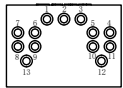

Thread unit: inch

Mounting thread: 7/16-20UNF-2A

Thread length: 25mm

Can be customized upon request

Standard flat 13-core watertight connector

Flat 13-core male cable
SFLPIL13M

Flat 13-core female cable
SFLPIL13F

Flat 13-core male seat
SFLPBH13M

Flat 13-core female seat
SFLPBH13F

Flat 13-core male plug
SFLPDC13M

Flat 13-core female plug
SFLPDC13F

Public view

Flat fastening band
SFLPDS02

<p>Flat 13-core cable plug color:</p> <ul style="list-style-type: none"> 1: Red (Coarse) 2: Black (Coarse) 3: Yellow (Coarse) 4: Orange and white (Coarse) 5: Orange (Coarse) 6: Green and white 7: Blue 8: Blue and white 9: Green 10: Brown and white 11: Brown 12: Blue 13: Brown 	<p>Main parameters:</p> <p>Electrical parameters of Flat 13-core: 550V @ 5A Insulation resistance: >200 MΩ contact resistance: <0.01 Ω Wet plug and pull times: >500次 Operating temperature: -60° ~ +80° C Working depth: 6000M(60 MPa)</p>	<p>Material parameters:</p> <p>Plug body: Neoprene Socket body: Neoprene Cable body: Polyurethane、Neoprene Needle core: Copper gilding</p> <p>Installation requirements: Installation radius: 30.3 Surface finish: Ra1.6</p>	<p>Dimension units: millimeter Thread unit: inch Mounting thread: 1/2-20UNF-2A Thread length: 25mm</p>
---	--	--	--