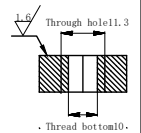

Thread unit: inch
Mounting thread: 7/16-20UNF-2A
Thread length: 25mm

Can be customized upon request

Standard flat 2-core watertight connector

Flat 2-core male cable
SFLPIL2M

Flat 2-core female cable
SFLPIL2F

Flat 2-core male seat
SFLPBH2M

Flat 2-core female seat
SFLPBH2F

Flat 2-core male plug
SFLPDC2M

Flat 2-core female plug
SFLPDC2F

Public view

Flat fastening band
SFLPDL501

<p>Flat 2-core cable plug color: 1: Red 2: Black</p>	<p>Main parameters: Electrical parameters of Flat 2-core: 550V @ 10A Insulation resistance: >200 MΩ contact resistance: <0.01Ω Wet plug and pull times: >500次 Operating temperature: -60° ~ +80° C Working depth: 6000M(60 MPa)</p>	<p>Material parameters: Plug body: Neoprene Socket body: Neoprene Cable body: Polyurethane, Neoprene Needle core: Copper gilding Installation requirements: Installation radius: 33 Surface finish: Ra1.6</p>	<p>Dimension units: millimeter Thread unit: inch Mounting thread: 7/16-20UNF-2A Thread length: 25mm Can be customized upon request</p>
--	--	---	--

Standard flat 3-core watertight connector

Flat 3-core male cable
SFLPIL3M

Flat 3-core female cable
SFLPIL3F

Flat 3-core male seat
SFLPBH3M

Flat 3-core female seat
SFLPBH3F

Flat 3-core male plug
SFLPDC3M

Flat 3-core female plug
SFLPDC3F