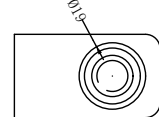

Flat fastening band
SFLPDL502