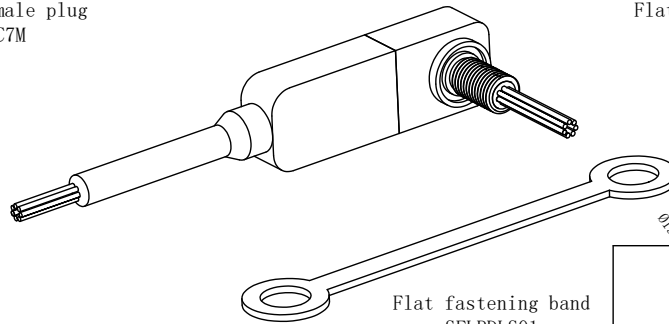

Miniature flat 7-core watertight connector

Flat 7-core male cable
SFMCLPIL7M

Flat 7-core female cable
SFMCLPIL7F

Flat 7-core male seat
SFMCLPBH7M

Flat 7-core female seat
SFMCLPBH7F

Flat 7-core male plug
SFMCLPDC7M

Flat 7-core female plug
SFMCLPDC7F

Public view

Flat fastening band
SFLPDL501

Miniature flat 7-core cable plug color:

1: Red	2: Black
3: Yellow	4: Blue
5: Orange	6: Brown
7: Purple	

Main parameters:

Electrical parameters of
Miniature flat 7-core: 550V @ 5A
Insulation resistance: >200 MΩ
contact resistance: <0.01 Ω
Wet plug and pull times: >500次
Operating temperature: -60° ~ +80° C
Working depth: 6000M(60 MPa)

Material parameters:

Plug body: Neoprene
Socket body: Neoprene
Cable body: Polyurethane, Neoprene
Needle core: Copper gilding

Installation requirements:
Installation radius: 33
Surface finish: Ra1.6

Dimension units: millimeter
Thread unit: inch
Mounting thread: 7/16-20UNF-2A
Thread length: 25mm

Material parameters:

Plug body: Neoprene
Socket body: Neoprene
Cable body: Polyurethane, Neoprene
Needle core: Copper gilding

Installation requirements:
Installation radius: 33
Surface finish: Ra1.6

Dimension units: millimeter