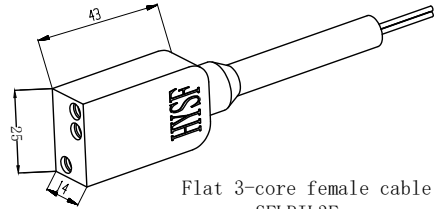

Thread unit: inch
Mounting thread: 7/16-20UNF-2A
Thread length: 25mm

Can be customized upon request

Standard flat 2-core watertight connector

Flat 2-core male cable
SFLPIL2M

Flat 2-core female cable
SFLPIL2F

Flat 2-core male seat
SFLPBH2M

Flat 2-core female seat
SFLPBH2F

Flat 2-core male plug
SFLPDC2M

Flat 2-core female plug
SFLPDC2F

Public view

Flat fastening band
SFLPDL501

<p>Flat 2-core cable plug color: 1: Red 2: Black</p>	<p>Main parameters: Electrical parameters of Flat 2-core: 550V @ 10A Insulation resistance: >200 MΩ contact resistance: <0.01Ω Wet plug and pull times: >500次 Operating temperature: -60° ~ +80° C Working depth: 6000M(60 MPa)</p>	<p>Material parameters: Plug body: Neoprene Socket body: Neoprene Cable body: Polyurethane, Neoprene Needle core: Copper gilding Installation requirements: Installation radius: 33 Surface finish: Ra1.6</p>	<p>Dimension units: millimeter Thread unit: inch Mounting thread: 7/16-20UNF-2A Thread length: 25mm Can be customized upon request</p>
--	--	---	--

Standard flat 3-core watertight connector

Flat 3-core male cable
SFLPIL3M

Flat 3-core female cable
SFLPIL3F

Flat 3-core male seat
SFLPBH3M

Flat 3-core female seat
SFLPBH3F

Flat 3-core male plug
SFLPDC3M

Flat 3-core female plug
SFLPDC3F

Material parameters:

Plug body: Neoprene
Socket body: Neoprene
Cable body: Polyurethane, Neoprene
Needle core: Copper gilding

Installation requirements:
Installation radius: 33
Surface finish: Ra1.6

Dimension units: millimeter
Thread unit: inch
Mounting thread: 7/16-20UNF-2A
Thread length: 25mm