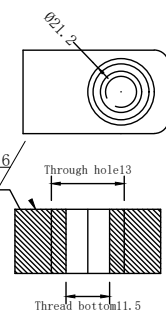

Material parameters:

Plug body: Neoprene
Socket body: Neoprene
Cable body: Polyurethane、Neoprene
Needle core: Copper gilding

Installation requirements:

Installation radius: 30.3
Surface finish: Ra1.6

Dimension units: millimeter
Thread unit: inch
Mounting thread: 7/16-20UNF-2A
Thread length: 25mm

Material parameters:

Plug body: Neoprene
Socket body: Neoprene
Cable body: Polyurethane, Neoprene
Needle core: Copper gilding

Installation requirements:
Installation radius: 30.3
Surface finish: Ra1.6

Dimension units: millimeter

Thread unit: inch

Mounting thread: 7/16-20UNF-2A

Thread length: 25mm

Can be customized upon request

Standard flat 13-core watertight connector

Flat 13-core male cable
SFLPIL13M

Flat 13-core female cable
SFLPIL13F

Flat 13-core male seat
SFLPBH13M

Flat 13-core female seat
SFLPBH13F

Flat 13-core male plug
SFLPDC13M

Flat 13-core female plug
SFLPDC13F

Public view

Flat fastening band
SFLPDS02

<p>Flat 13-core cable plug color:</p> <ul style="list-style-type: none"> 1: Red (Coarse) 2: Black (Coarse) 3: Yellow (Coarse) 4: Orange and white (Coarse) 5: Orange (Coarse) 6: Green and white 7: Blue 8: Blue and white 9: Green 10: Brown and white 11: Brown 12: Blue 13: Brown 	<p>Main parameters:</p> <p>Electrical parameters of Flat 13-core: 550V @ 5A Insulation resistance: >200 MΩ contact resistance: <0.01 Ω Wet plug and pull times: >500次 Operating temperature: -60° ~ +80° C Working depth: 6000M(60 MPa)</p>	<p>Material parameters:</p> <p>Plug body: Neoprene Socket body: Neoprene Cable body: Polyurethane、Neoprene Needle core: Copper gilding</p> <p>Installation requirements: Installation radius: 30.3 Surface finish: Ra1.6</p>	<p>Dimension units: millimeter Thread unit: inch Mounting thread: 1/2-20UNF-2A Thread length: 25mm</p>
---	--	--	--