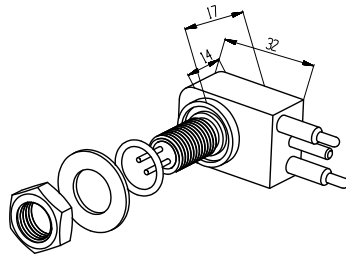

Material parameters:

Plug body: Neoprene
Socket body: Neoprene
Cable body: Polyurethane, Neoprene
Needle core: Copper gilding

Installation requirements:
Installation radius: 33
Surface finish: Ra1.6

Dimension units: millimeter

Thread unit: inch
Mounting thread: 7/16-20UNF-2A
Thread length: 25mm

Can be customized upon request

Standard flat 2-core watertight connector

Flat 2-core male cable
SFLPIL2M

Flat 2-core female cable
SFLPIL2F

Flat 2-core male seat
SFLPBH2M

Flat 2-core female seat
SFLPBH2F

Flat 2-core male plug
SFLPDC2M

Flat 2-core female plug
SFLPDC2F

Public view

Flat fastening band
SFLPDL501

<p>Flat 2-core cable plug color: 1: Red 2: Black</p>	<p>Main parameters: Electrical parameters of Flat 2-core: 550V @ 10A Insulation resistance: >200 MΩ contact resistance: <0.01Ω Wet plug and pull times: >500次 Operating temperature: -60° ~ +80° C Working depth: 6000M(60 MPa)</p>	<p>Material parameters: Plug body: Neoprene Socket body: Neoprene Cable body: Polyurethane, Neoprene Needle core: Copper gilding Installation requirements: Installation radius: 33 Surface finish: Ra1.6</p>	<p>Dimension units: millimeter Thread unit: inch Mounting thread: 7/16-20UNF-2A Thread length: 25mm Can be customized upon request</p>
--	--	---	--

Material parameters:

Plug body: Neoprene
Socket body: Neoprene
Cable body: Polyurethane, Neoprene
Needle core: Copper gilding

Installation requirements:
Installation radius: 33
Surface finish: Ra1.6

Dimension units: millimeter
Thread unit: inch
Mounting thread: 7/16-20UNF-2A
Thread length: 25mm