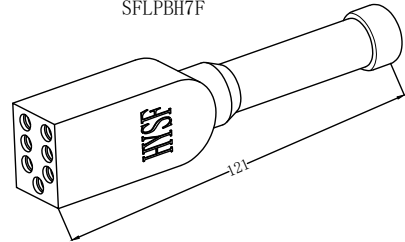

Material parameters:

Plug body: Neoprene
Socket body: Neoprene
Cable body: Polyurethane, Neoprene
Needle core: Copper gilding

Installation requirements:
Installation radius: 33
Surface finish: Ra1.6

Dimension units: millimeter
Thread unit: inch
Mounting thread: 7/16-20UNF-2A
Thread length: 25mm

Can be customized upon request

Standard flat 7-core watertight connector

Flat 7-core male cable
SFLPIL7M

Flat 7-core female cable
SFLPIL7F

Flat 7-core male seat
SFLPBH7M

Flat 7-core female seat
SFLPBH7F

Flat 7-core male plug
SFLPDC7M

Flat 7-core female plug
SFLPDC7F

Public view

Flat fastening band
SFLPDL502

Flat 7-core cable plug color:

1: Red	2: Black
3: Yellow	4: Blue
5: Orange	6: Brown
7: Purple	

Main parameters:

Electrical parameters of
Flat 7-core: 550V @ 10A
Insulation resistance: >200 MΩ
contact resistance: <0.01Ω
Wet plug and pull times: >500次
Operating temperature: -60° ~ +80° C
Working depth: 6000M(60 MPa)

Material parameters:

Plug body: Neoprene
Socket body: Neoprene
Cable body: Polyurethane、Neoprene
Needle core: Copper gilding

Installation requirements:

Installation radius: 30.3
Surface finish: Ra1.6

Dimension units: millimeter
Thread unit: inch
Mounting thread: 7/16-20UNF-2A
Thread length: 25mm