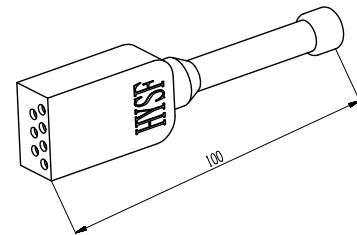

Miniature flat 7-core watertight connector

Flat 7-core male cable
SFMCLPIL7M

Flat 7-core female cable
SFMCLPIL7F

Flat 7-core male seat
SFMCLPBH7M

Flat 7-core female seat
SFMCLPBH7F

Flat 7-core male plug
SFMCLPDC7M

Flat 7-core female plug
SFMCLPDC7F

Public view

Flat fastening band
SFLPDL501

Miniature flat 7-core cable plug color:

1: Red	2: Black
3: Yellow	4: Blue
5: Orange	6: Brown
7: Purple	

Main parameters:

Electrical parameters of
Miniature flat 7-core: 550V @ 5A
Insulation resistance: >200 MΩ
contact resistance: <0.01 Ω
Wet plug and pull times: >500次
Operating temperature: -60° ~ +80° C
Working depth: 6000M(60 MPa)

Material parameters:

Plug body: Neoprene
Socket body: Neoprene
Cable body: Polyurethane, Neoprene
Needle core: Copper gilding

Installation requirements:
Installation radius: 33
Surface finish: Ra1.6

Dimension units: millimeter
Thread unit: inch
Mounting thread: 7/16-20UNF-2A
Thread length: 25mm