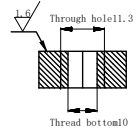

Flat 9-core cable plug color:

1: White	3: Black
2: Red	5: Blue
4: Yellow	7: Brown
6: Orange	9: Green

Main parameters:

Electrical parameters of
Flat 9-core: 550V @ 10A
Insulation resistance: >200 MΩ
contact resistance: <0.01 Ω
Wet plug and pull times: >500次
Operating temperature: -60° ~ +80° C
Working depth: 6000M(60 MPa)

Material parameters:

Plug body: Neoprene
Socket body: Neoprene
Cable body: Polyurethane, Neoprene
Needle core: Copper gilding

Installation requirements:
Installation radius: 30.3
Surface finish: Ra1.6

Dimension units: millimeter

Thread unit: inch

Mounting thread: 7/16-20UNF-2A

Thread length: 25mm

Can be customized upon request