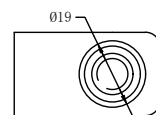

Thread unit: inch
Mounting thread: 7/16-20UNF-2A
Thread length: 25mm

Can be customized upon request

Standard flat 2-core watertight connector

Flat 2-core male cable
SFLPIL2M

Flat 2-core female cable
SFLPIL2F

Flat 2-core male seat
SFLPBH2M

Flat 2-core female seat
SFLPBH2F

Flat 2-core male plug
SFLPDC2M

Flat 2-core female plug
SFLPDC2F

Public view

Flat fastening band
SFLPDL501

<p>Flat 2-core cable plug color: 1: Red 2: Black</p>	<p>Main parameters: Electrical parameters of Flat 2-core: 550V @ 10A Insulation resistance: >200 MΩ contact resistance: <0.01Ω Wet plug and pull times: >500次 Operating temperature: -60° ~ +80° C Working depth: 6000M(60 MPa)</p>	<p>Material parameters: Plug body: Neoprene Socket body: Neoprene Cable body: Polyurethane, Neoprene Needle core: Copper gilding Installation requirements: Installation radius: 33 Surface finish: Ra1.6</p>	<p>Dimension units: millimeter Thread unit: inch Mounting thread: 7/16-20UNF-2A Thread length: 25mm Can be customized upon request</p>
--	--	---	--

Standard flat 3-core watertight connector

Flat 3-core male cable
SFLPIL3M

Flat 3-core female cable
SFLPIL3F

Flat 3-core male seat
SFLPBH3M

Flat 3-core female seat
SFLPBH3F

Flat 3-core male plug
SFLPDC3M

Flat 3-core female plug
SFLPDC3F