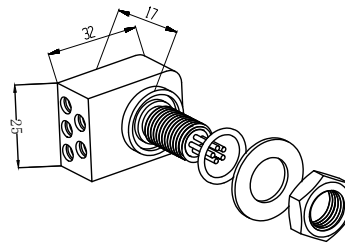

Material parameters:

Plug body: Neoprene
Socket body: Neoprene
Cable body: Polyurethane, Neoprene
Needle core: Copper gilding

Installation requirements:

Installation radius: 33
Surface finish: Ra1.6

Dimension units: millimeter
Thread unit: inch
Mounting thread: 7/16-20UNF-2A
Thread length: 25mm

Can be customized upon request

Standard flat 5-core watertight connector

Flat 5-core male cable
SFLPIL5M

Flat 5-core female cable
SFLPIL5F

Flat 5-core male seat
SFLPBH5M

Flat 5-core female seat
SFLPBH5F

Flat 5-core male plug
SFLPDC5M