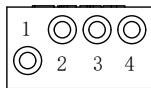

Public view