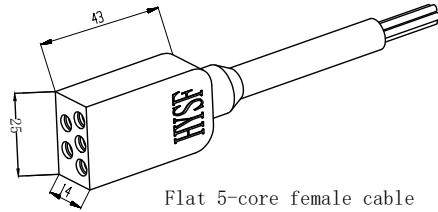

Flat 4-core female plug
SFLPDC4F

Public view

Flat fastening band
SFLPDL501

Flat 3-core cable plug color:

1: Red 2: Black
3: Brown 4: Blue

Main parameters:

Electrical parameters of
Flat 4-core: 550V @ 10A
Insulation resistance: >200 MΩ
contact resistance: <0.01 Ω
Wet plug and pull times: >500次
Operating temperature: -60° ~ +80° C
Working depth: 6000M(60 MPa)

Material parameters:

Plug body: Neoprene
Socket body: Neoprene
Cable body: Polyurethane, Neoprene
Needle core: Copper gilding

Installation requirements:

Installation radius: 33
Surface finish: Ra1.6

Dimension units: millimeter
Thread unit: inch
Mounting thread: 7/16-20UNF-2A
Thread length: 25mm

Can be customized upon request

Standard flat 5-core watertight connector

Flat 5-core male cable
SFLPIL5M

Flat 5-core female cable
SFLPIL5F

Flat 5-core male seat
SFLPBH5M

Flat 5-core female seat
SFLPBH5F

Flat 5-core male plug
SFLPDC5M