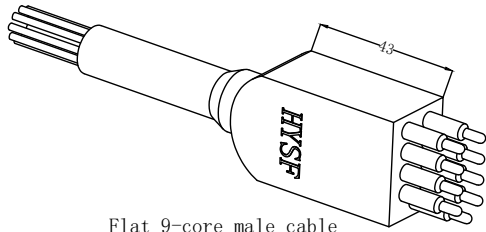

Material parameters:

Plug body: Neoprene
Socket body: Neoprene
Cable body: Polyurethane、Neoprene
Needle core: Copper gilding

Installation requirements:

Installation radius: 30.3
Surface finish: Ra1.6

Dimension units: millimeter
Thread unit: inch
Mounting thread: 7/16-20UNF-2A
Thread length: 25mm

Can be customized upon request

Standard flat 9-core watertight connector

Flat 9-core male cable
SFLPIL9M

Flat 9-core female cable
SFLPIL9F

Flat 9-core male seat
SFLPBH9M

Flat 9-core female seat
SFLPBH9F

Flat 9-core male plug
SFLPDC9M