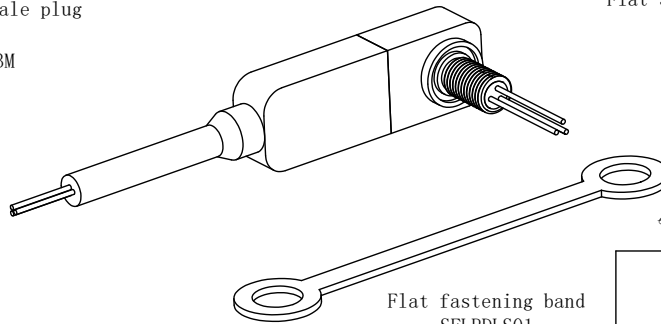

Thread unit: inch
Mounting thread: 7/16-20UNF-2A
Thread length: 25mm

Can be customized upon request

Standard flat 2-core watertight connector

Flat 2-core male cable
SFLPIL2M

Flat 2-core female cable
SFLPIL2F

Flat 2-core male seat
SFLPBH2M

Flat 2-core female seat
SFLPBH2F

Flat 2-core male plug
SFLPDC2M

Flat 2-core female plug
SFLPDC2F

Public view

Flat fastening band
SFLPDL501

<p>Flat 2-core cable plug color: 1: Red 2: Black</p>	<p>Main parameters: Electrical parameters of Flat 2-core: 550V @ 10A Insulation resistance: >200 MΩ contact resistance: <0.01Ω Wet plug and pull times: >500次 Operating temperature: -60° ~ +80° C Working depth: 6000M(60 MPa)</p>	<p>Material parameters: Plug body: Neoprene Socket body: Neoprene Cable body: Polyurethane, Neoprene Needle core: Copper gilding Installation requirements: Installation radius: 33 Surface finish: Ra1.6</p>	<p>Dimension units: millimeter Thread unit: inch Mounting thread: 7/16-20UNF-2A Thread length: 25mm Can be customized upon request</p>
--	--	---	--

Standard flat 3-core watertight connector

Flat 3-core male cable
SFLPIL3M

Flat 3-core female cable
SFLPIL3F

Flat 3-core male seat
SFLPBH3M

Flat 3-core female seat
SFLPBH3F

Flat 3-core male plug
SFLPDC3M

Flat 3-core female plug
SFLPDC3F

Public view

Flat fastening band
SFLPDL01

Flat 3-core cable plug color:

1: Red 2: Black 3: Brown

Main parameters:

Electrical parameters of
Flat 3-core: 550V @ 10A
Insulation resistance: >200 MΩ
contact resistance: <0.01 Ω
Wet plug and pull times: >500次
Operating temperature: -60° ~ +80° C
Working depth: 6000M(60 MPa)