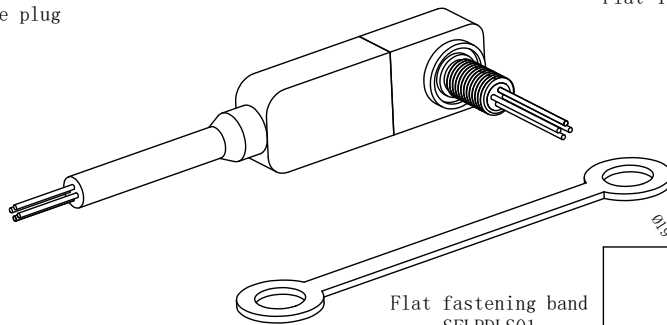

Material parameters:

Plug body: Neoprene
Socket body: Neoprene
Cable body: Polyurethane, Neoprene
Needle core: Copper gilding

Installation requirements:

Installation radius: 33
Surface finish: Ra1.6

Dimension units: millimeter
Thread unit: inch
Mounting thread: 7/16-20UNF-2A
Thread length: 25mm

Can be customized upon request

Standard flat 4-core watertight connector

Flat 4-core male cable
SFLPIL4M

Flat 4-core female cable
SFLPIL4F

Flat 4-core male seat
SFLPBH4M

Flat 4-core female seat
SFLPBH4F

Flat 4-core male plug
SFLPDC4M

Flat 4-core female plug
SFLPDC4F

Public view

Flat fastening band
SFLPDL501

Flat 3-core cable plug color:

1: Red 2: Black
3: Brown 4: Blue

Main parameters:

Electrical parameters of
Flat 4-core: 550V @ 10A
Insulation resistance: >200 MΩ
contact resistance: <0.01 Ω
Wet plug and pull times: >500次
Operating temperature: -60° ~ +80° C
Working depth: 6000M(60 MPa)