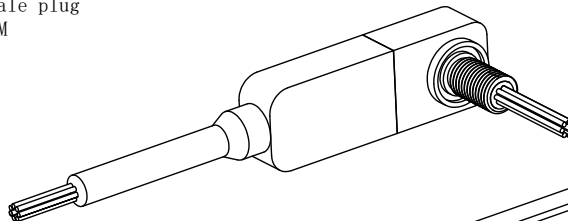

Material parameters:

Plug body: Neoprene
Socket body: Neoprene
Cable body: Polyurethane, Neoprene
Needle core: Copper gilding

Installation requirements:
Installation radius: 33
Surface finish: Ra1.6

Dimension units: millimeter
Thread unit: inch
Mounting thread: 7/16-20UNF-2A
Thread length: 25mm

Can be customized upon request

Standard flat 7-core watertight connector

Flat 7-core male cable
SFLPIL7M

Flat 7-core female cable
SFLPIL7F

Flat 7-core male seat
SFLPBH7M

Flat 7-core female seat
SFLPBH7F

Flat 7-core male plug
SFLPDC7M

Flat 7-core female plug
SFLPDC7F

Public view

Flat fastening band
SFLPDL502

Flat 7-core cable plug color:

1: Red	2: Black
3: Yellow	4: Blue
5: Orange	6: Brown
7: Purple	

Main parameters:

Electrical parameters of
Flat 7-core: 550V @ 10A
Insulation resistance: >200 MΩ
contact resistance: <0.01Ω
Wet plug and pull times: >500次
Operating temperature: -60° ~ +80° C
Working depth: 6000M(60 MPa)

Material parameters:

Plug body: Neoprene
Socket body: Neoprene
Cable body: Polyurethane、Neoprene
Needle core: Copper gilding

Installation requirements:

Installation radius: 30.3
Surface finish: Ra1.6

Dimension units: millimeter
Thread unit: inch
Mounting thread: 7/16-20UNF-2A
Thread length: 25mm