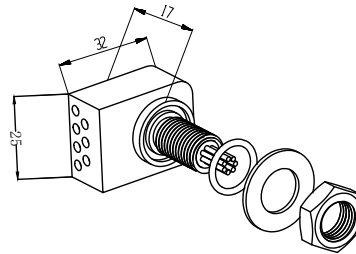

Miniature flat 7-core watertight connector

Flat 7-core male cable
SFMCLPIL7M

Flat 7-core female cable
SFMCLPIL7F

Flat 7-core male seat
SFMCLPBH7M

Flat 7-core female seat
SFMCLPBH7F

Flat 7-core male plug
SFMCLPDC7M

Flat 7-core female plug
SFMCLPDC7F

Public view

Flat fastening band
SFLPDL501

Miniature flat 7-core cable plug color:

1: Red	2: Black
3: Yellow	4: Blue
5: Orange	6: Brown
7: Purple	

Main parameters:

Electrical parameters of
Miniature flat 7-core: 550V @ 5A
Insulation resistance: >200 MΩ
contact resistance: <0.01 Ω
Wet plug and pull times: >500次
Operating temperature: -60° ~ +80° C
Working depth: 6000M(60 MPa)

Material parameters:

Plug body: Neoprene
Socket body: Neoprene
Cable body: Polyurethane, Neoprene
Needle core: Copper gilding

Installation requirements:
Installation radius: 33
Surface finish: Ra1.6

Dimension units: millimeter
Thread unit: inch
Mounting thread: 7/16-20UNF-2A
Thread length: 25mm

Material parameters:

Plug body: Neoprene
Socket body: Neoprene
Cable body: Polyurethane, Neoprene
Needle core: Copper gilding

Installation requirements:
Installation radius: 33
Surface finish: Ra1.6

Dimension units: millimeter