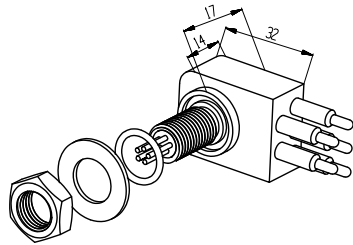

Material parameters:

Plug body: Neoprene
Socket body: Neoprene
Cable body: Polyurethane, Neoprene
Needle core: Copper gilding

Installation requirements:

Installation radius: 33
Surface finish: Ra1.6

Dimension units: millimeter
Thread unit: inch
Mounting thread: 7/16-20UNF-2A
Thread length: 25mm

Can be customized upon request

Standard flat 5-core watertight connector

Flat 5-core male cable
SFLPIL5M

Flat 5-core female cable
SFLPIL5F

Flat 5-core male seat
SFLPBH5M

Flat 5-core female seat
SFLPBH5F

Flat 5-core male plug
SFLPDC5M