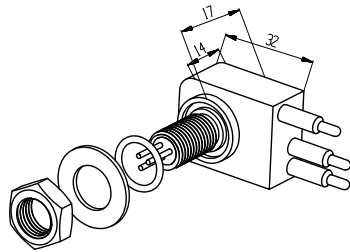

Thread unit: inch
Mounting thread: 7/16-20UNF-2A
Thread length: 25mm

Can be customized upon request

Standard flat 2-core watertight connector

Flat 2-core male cable
SFLPIL2M

Flat 2-core female cable
SFLPIL2F

Flat 2-core male seat
SFLPBH2M

Flat 2-core female seat
SFLPBH2F

Flat 2-core male plug
SFLPDC2M

Flat 2-core female plug
SFLPDC2F

Public view

Flat fastening band
SFLPDL501

<p>Flat 2-core cable plug color: 1: Red 2: Black</p>	<p>Main parameters: Electrical parameters of Flat 2-core: 550V @ 10A Insulation resistance: >200 MΩ contact resistance: <0.01Ω Wet plug and pull times: >500次 Operating temperature: -60° ~ +80° C Working depth: 6000M(60 MPa)</p>	<p>Material parameters: Plug body: Neoprene Socket body: Neoprene Cable body: Polyurethane, Neoprene Needle core: Copper gilding Installation requirements: Installation radius: 33 Surface finish: Ra1.6</p>	<p>Dimension units: millimeter Thread unit: inch Mounting thread: 7/16-20UNF-2A Thread length: 25mm Can be customized upon request</p>
--	--	---	--

Standard flat 3-core watertight connector

Flat 3-core male cable
SFLPIL3M

Flat 3-core female cable
SFLPIL3F

Flat 3-core male seat
SFLPBH3M

Flat 3-core female seat
SFLPBH3F

Flat 3-core male plug
SFLPDC3M

Flat 3-core female plug
SFLPDC3F

Material parameters:

Plug body: Neoprene
Socket body: Neoprene
Cable body: Polyurethane, Neoprene
Needle core: Copper gilding

Installation requirements:
Installation radius: 33
Surface finish: Ra1.6

Dimension units: millimeter
Thread unit: inch
Mounting thread: 7/16-20UNF-2A
Thread length: 25mm