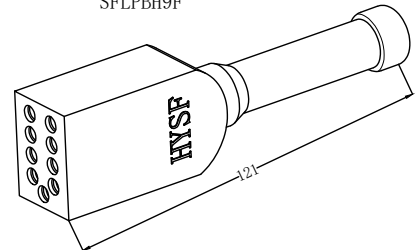

Material parameters:

Plug body: Neoprene
Socket body: Neoprene
Cable body: Polyurethane、Neoprene
Needle core: Copper gilding

Installation requirements:

Installation radius: 30.3
Surface finish: Ra1.6

Dimension units: millimeter
Thread unit: inch
Mounting thread: 7/16-20UNF-2A
Thread length: 25mm

Can be customized upon request

Standard flat 9-core watertight connector

Flat 9-core male cable
SFLPIL9M

Flat 9-core female cable
SFLPIL9F

Flat 9-core male seat
SFLPBH9M

Flat 9-core female seat
SFLPBH9F

Flat 9-core male plug
SFLPDC9M

Flat 9-core female plug
SFLPDC9F

Public view

Flat fastening band
SFLPDS02

Flat 9-core cable plug color:

1: White	3: Black
2: Red	5: Blue
4: Yellow	7: Brown
6: Orange	9: Green

Main parameters:

Electrical parameters of
Flat 9-core: 550V @ 10A
Insulation resistance: >200 MΩ
contact resistance: <0.01 Ω
Wet plug and pull times: >500次
Operating temperature: -60° ~ +80° C
Working depth: 6000M(60 MPa)

Material parameters:

Plug body: Neoprene
Socket body: Neoprene
Cable body: Polyurethane, Neoprene
Needle core: Copper gilding

Installation requirements:
Installation radius: 30.3
Surface finish: Ra1.6

Dimension units: millimeter