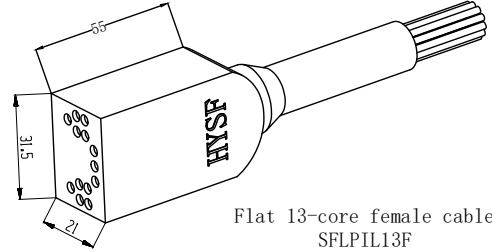

Material parameters:

Plug body: Neoprene
Socket body: Neoprene
Cable body: Polyurethane, Neoprene
Needle core: Copper gilding

Installation requirements:
Installation radius: 33
Surface finish: Ra1.6

Dimension units: millimeter
Thread unit: inch
Mounting thread: 7/16-20UNF-2A
Thread length: 25mm

Material parameters:

Plug body: Neoprene
Socket body: Neoprene
Cable body: Polyurethane, Neoprene
Needle core: Copper gilding

Installation requirements:
Installation radius: 30.3
Surface finish: Ra1.6

Dimension units: millimeter

Thread unit: inch

Mounting thread: 7/16-20UNF-2A

Thread length: 25mm

Can be customized upon request

Standard flat 13-core watertight connector

Flat 13-core male cable
SFLPIL13M

Flat 13-core female cable
SFLPIL13F

Flat 13-core male seat
SFLPBH13M

Flat 13-core female seat
SFLPBH13F

Flat 13-core male plug
SFLPDC13M

Flat 13-core female plug
SFLPDC13F

Public view

Flat fastening band
SFLPDS02

<p>Flat 13-core cable plug color:</p> <ul style="list-style-type: none"> 1: Red (Coarse) 2: Black (Coarse) 3: Yellow (Coarse) 4: Orange and white (Coarse) 5: Orange (Coarse) 6: Green and white 7: Blue 8: Blue and white 9: Green 10: Brown and white 11: Brown 12: Blue 13: Brown 	<p>Main parameters:</p> <p>Electrical parameters of Flat 13-core: 550V @ 5A Insulation resistance: >200 MΩ contact resistance: <0.01 Ω Wet plug and pull times: >500次 Operating temperature: -60° ~ +80° C Working depth: 6000M(60 MPa)</p>	<p>Material parameters:</p> <p>Plug body: Neoprene Socket body: Neoprene Cable body: Polyurethane、Neoprene Needle core: Copper gilding</p> <p>Installation requirements: Installation radius: 30.3 Surface finish: Ra1.6</p>	<p>Dimension units: millimeter Thread unit: inch Mounting thread: 1/2-20UNF-2A Thread length: 25mm</p>
---	--	--	--