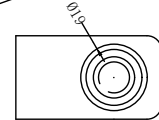

Can be customized upon request

Miniature flat 9-core watertight connector

Flat 9-core male cable
SFMCLPIL9M

Flat 9-core female cable
SFMCLPIL9F

Flat 9-core male seat
SFMCLPBH9M

Flat 9-core female seat
SFMCLPBH9F

Flat 9-core male plug
SFMCLPDC9M

Flat 9-core female plug
SFMCLPDC9F

Public view

Flat fastening band
SFLPDLS01

Miniature flat 9-core cable plug color:

1: White	
2: Red	3: Black
4: Yellow	5: Blue
6: Orange	7: Brown
8: Purple	9: Green