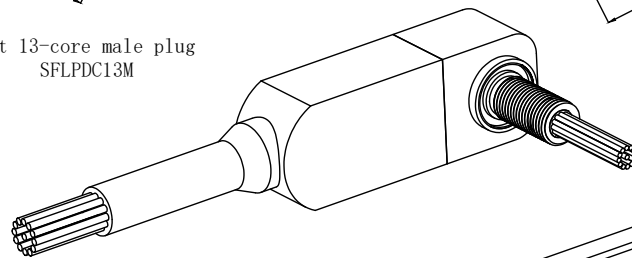

Material parameters:

Plug body: Neoprene
Socket body: Neoprene
Cable body: Polyurethane, Neoprene
Needle core: Copper gilding

Installation requirements:
Installation radius: 30.3
Surface finish: Ra1.6

Dimension units: millimeter

Thread unit: inch

Mounting thread: 7/16-20UNF-2A

Thread length: 25mm

Can be customized upon request

Standard flat 13-core watertight connector

Flat 13-core male cable
SFLPIL13M

Flat 13-core female cable
SFLPIL13F

Flat 13-core male seat
SFLPBH13M

Flat 13-core female seat
SFLPBH13F

Flat 13-core male plug
SFLPDC13M

Flat 13-core female plug
SFLPDC13F

Public view

Flat fastening band
SFLPDS02

<p>Flat 13-core cable plug color:</p> <ul style="list-style-type: none"> 1: Red (Coarse) 2: Black (Coarse) 3: Yellow (Coarse) 4: Orange and white (Coarse) 5: Orange (Coarse) 6: Green and white 7: Blue 8: Blue and white 9: Green 10: Brown and white 11: Brown 12: Blue 13: Brown 	<p>Main parameters:</p> <p>Electrical parameters of Flat 13-core: 550V @ 5A Insulation resistance: >200 MΩ contact resistance: <0.01 Ω Wet plug and pull times: >500次 Operating temperature: -60° ~ +80° C Working depth: 6000M(60 MPa)</p>	<p>Material parameters:</p> <p>Plug body: Neoprene Socket body: Neoprene Cable body: Polyurethane、Neoprene Needle core: Copper gilding</p> <p>Installation requirements: Installation radius: 30.3 Surface finish: Ra1.6</p>	<p>Dimension units: millimeter Thread unit: inch Mounting thread: 1/2-20UNF-2A Thread length: 25mm</p>
---	--	--	--