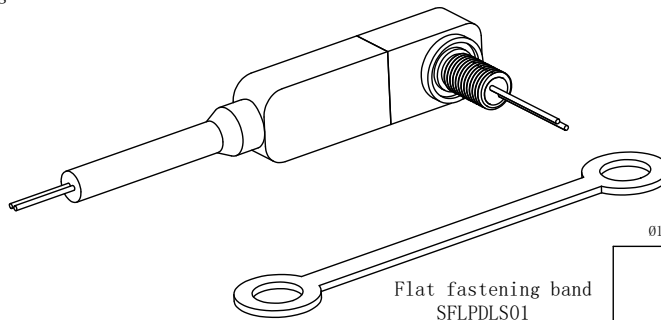

Thread unit: inch
Mounting thread: 7/16-20UNF-2A
Thread length: 25mm

Can be customized upon request

Standard flat 2-core watertight connector

Flat 2-core male cable
SFLPIL2M

Flat 2-core female cable
SFLPIL2F

Flat 2-core male seat
SFLPBH2M

Flat 2-core female seat
SFLPBH2F

Flat 2-core male plug
SFLPDC2M

Flat 2-core female plug
SFLPDC2F

Public view

Flat fastening band
SFLPDL501

<p>Flat 2-core cable plug color: 1: Red 2: Black</p>	<p>Main parameters: Electrical parameters of Flat 2-core: 550V @ 10A Insulation resistance: >200 MΩ contact resistance: <0.01Ω Wet plug and pull times: >500次 Operating temperature: -60° ~ +80° C Working depth: 6000M(60 MPa)</p>	<p>Material parameters: Plug body: Neoprene Socket body: Neoprene Cable body: Polyurethane, Neoprene Needle core: Copper gilding Installation requirements: Installation radius: 33 Surface finish: Ra1.6</p>	<p>Dimension units: millimeter Thread unit: inch Mounting thread: 7/16-20UNF-2A Thread length: 25mm Can be customized upon request</p>
--	--	---	--

Standard flat 3-core watertight connector

Flat 3-core male cable
SFLPIL3M

Flat 3-core female cable
SFLPIL3F

Flat 3-core male seat
SFLPBH3M

Flat 3-core female seat
SFLPBH3F

Flat 3-core male plug
SFLPDC3M

Flat 3-core female plug
SFLPDC3F