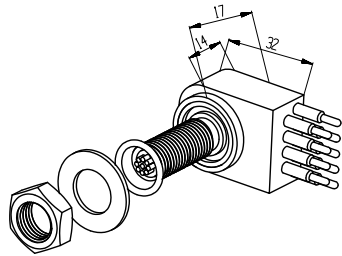

Material parameters:

Plug body: Neoprene
Socket body: Neoprene
Cable body: Polyurethane, Neoprene
Needle core: Copper gilding

Installation requirements:
Installation radius: 33
Surface finish: Ra1.6

Dimension units: millimeter
Thread unit: inch
Mounting thread: 7/16-20UNF-2A
Thread length: 25mm

Can be customized upon request

Miniature flat 9-core watertight connector

Flat 9-core male cable
SFMCLPIL9M

Flat 9-core female cable
SFMCLPIL9F

Flat 9-core male seat
SFMCLPBH9M

Flat 9-core female seat
SFMCLPBH9F

Flat 9-core male plug
SFMCLPDC9M

Flat 9-core female plug
SFMCLPDC9F

Public view

Flat fastening band
SFLPDLS01

Miniature flat 9-core cable plug color:

1: White	
2: Red	3: Black
4: Yellow	5: Blue
6: Orange	7: Brown
8: Purple	9: Green

Material parameters:

Plug body: Neoprene
Socket body: Neoprene
Cable body: Polyurethane, Neoprene
Needle core: Copper gilding

Installation requirements:
Installation radius: 33
Surface finish: Ra1.6

Dimension units: millimeter