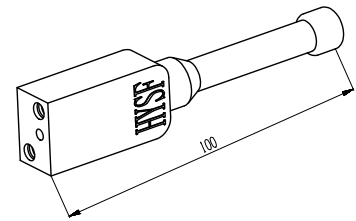

Material parameters:

Plug body: Neoprene
Socket body: Neoprene
Cable body: Polyurethane, Neoprene
Needle core: Copper gilding

Installation requirements:
Installation radius: 33
Surface finish: Ra1.6

Dimension units: millimeter
Thread unit: inch
Mounting thread: 7/16-20UNF-2A
Thread length: 25mm

Material parameters:

Plug body: Neoprene
Socket body: Neoprene
Cable body: Polyurethane, Neoprene
Needle core: Copper gilding

Installation requirements:
Installation radius: 33
Surface finish: Ra1.6

Dimension units: millimeter

Thread unit: inch
Mounting thread: 7/16-20UNF-2A
Thread length: 25mm

Can be customized upon request

Standard flat 2-core watertight connector

Flat 2-core male cable
SFLPIL2M

Flat 2-core female cable
SFLPIL2F

Flat 2-core male seat
SFLPBH2M

Flat 2-core female seat
SFLPBH2F

Flat 2-core male plug
SFLPDC2M

Flat 2-core female plug
SFLPDC2F

Public view

Flat fastening band
SFLPDL501

<p>Flat 2-core cable plug color: 1: Red 2: Black</p>	<p>Main parameters: Electrical parameters of Flat 2-core: 550V @ 10A Insulation resistance: >200 MΩ contact resistance: <0.01Ω Wet plug and pull times: >500次 Operating temperature: -60° ~ +80° C Working depth: 6000M(60 MPa)</p>	<p>Material parameters: Plug body: Neoprene Socket body: Neoprene Cable body: Polyurethane, Neoprene Needle core: Copper gilding Installation requirements: Installation radius: 33 Surface finish: Ra1.6</p>	<p>Dimension units: millimeter Thread unit: inch Mounting thread: 7/16-20UNF-2A Thread length: 25mm Can be customized upon request</p>
--	--	---	--