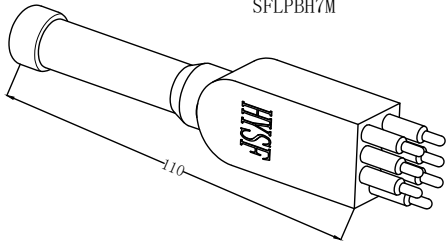

Material parameters:

Plug body: Neoprene
Socket body: Neoprene
Cable body: Polyurethane, Neoprene
Needle core: Copper gilding

Installation requirements:
Installation radius: 33
Surface finish: Ra1.6

Dimension units: millimeter
Thread unit: inch
Mounting thread: 7/16-20UNF-2A
Thread length: 25mm

Can be customized upon request

Standard flat 7-core watertight connector

Flat 7-core male cable
SFLPIL7M

Flat 7-core female cable
SFLPIL7F

Flat 7-core male seat
SFLPBH7M

Flat 7-core female seat
SFLPBH7F

Flat 7-core male plug
SFLPDC7M

Flat 7-core female plug
SFLPDC7F

Public view

Flat fastening band
SFLPDL502

Flat 7-core cable plug color:

1: Red	2: Black
3: Yellow	4: Blue
5: Orange	6: Brown
7: Purple	

Main parameters:

Electrical parameters of
Flat 7-core: 550V @ 10A
Insulation resistance: >200 MΩ
contact resistance: <0.01Ω
Wet plug and pull times: >500次
Operating temperature: -60° ~ +80° C
Working depth: 6000M(60 MPa)

Material parameters:

Plug body: Neoprene
Socket body: Neoprene
Cable body: Polyurethane、Neoprene
Needle core: Copper gilding

Installation requirements:

Installation radius: 30.3
Surface finish: Ra1.6

Dimension units: millimeter
Thread unit: inch
Mounting thread: 7/16-20UNF-2A
Thread length: 25mm