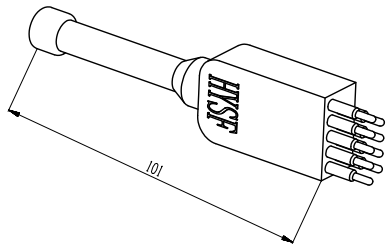

Flat 7-core female plug
SFMCLPDC7F

Public view

Flat fastening band
SFLPDL501

Miniature flat 7-core cable plug color:

1: Red	2: Black
3: Yellow	4: Blue
5: Orange	6: Brown
7: Purple	

Main parameters:

Electrical parameters of
Miniature flat 7-core: 550V @ 5A
Insulation resistance: >200 MΩ
contact resistance: <0.01 Ω
Wet plug and pull times: >500次
Operating temperature: -60° ~ +80° C
Working depth: 6000M(60 MPa)

Material parameters:

Plug body: Neoprene
Socket body: Neoprene
Cable body: Polyurethane, Neoprene
Needle core: Copper gilding

Installation requirements:
Installation radius: 33
Surface finish: Ra1.6

Dimension units: millimeter
Thread unit: inch
Mounting thread: 7/16-20UNF-2A
Thread length: 25mm

Can be customized upon request

Miniature flat 9-core watertight connector

Flat 9-core male cable
SFMCLPIL9M

Flat 9-core female cable
SFMCLPIL9F

Flat 9-core male seat
SFMCLPBH9M

Flat 9-core female seat
SFMCLPBH9F

Flat 9-core male plug
SFMCLPDC9M

Flat 9-core female plug
SFMCLPDC9F

Public view

Flat fastening band
SFLPDLS01

Miniature flat 9-core cable plug color:

1: White	
2: Red	3: Black
4: Yellow	5: Blue
6: Orange	7: Brown
8: Purple	9: Green