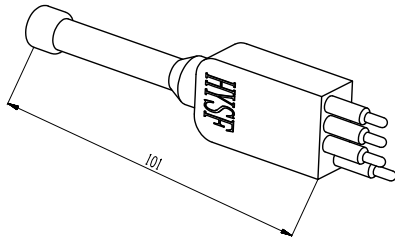

Material parameters:

Plug body: Neoprene
Socket body: Neoprene
Cable body: Polyurethane, Neoprene
Needle core: Copper gilding

Installation requirements:

Installation radius: 33
Surface finish: Ra1.6

Dimension units: millimeter
Thread unit: inch
Mounting thread: 7/16-20UNF-2A
Thread length: 25mm

Can be customized upon request

Standard flat 4-core watertight connector

Flat 4-core male cable
SFLPIL4M

Flat 4-core female cable
SFLPIL4F

Flat 4-core male seat
SFLPBH4M

Flat 4-core female seat
SFLPBH4F

Flat 4-core male plug
SFLPDC4M

Flat 4-core female plug
SFLPDC4F

Public view

Flat fastening band
SFLPDL501

Flat 3-core cable plug color:

1: Red 2: Black
3: Brown 4: Blue

Main parameters:

Electrical parameters of
Flat 4-core: 550V @ 10A
Insulation resistance: >200 MΩ
contact resistance: <0.01 Ω
Wet plug and pull times: >500次
Operating temperature: -60° ~ +80° C
Working depth: 6000M(60 MPa)