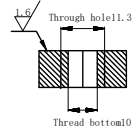

Miniature flat 7-core cable plug color:

1: Red	2: Black
3: Yellow	4: Blue
5: Orange	6: Brown
7: Purple	

Main parameters:

Electrical parameters of
Miniature flat 7-core: 550V @ 5A
Insulation resistance: >200 MΩ
contact resistance: <0.01 Ω
Wet plug and pull times: >500次
Operating temperature: -60° ~ +80° C
Working depth: 6000M(60 MPa)

Material parameters:

Plug body: Neoprene
Socket body: Neoprene
Cable body: Polyurethane, Neoprene
Needle core: Copper gilding

Installation requirements:
Installation radius: 33
Surface finish: Ra1.6

Dimension units: millimeter
Thread unit: inch
Mounting thread: 7/16-20UNF-2A
Thread length: 25mm

Can be customized upon request