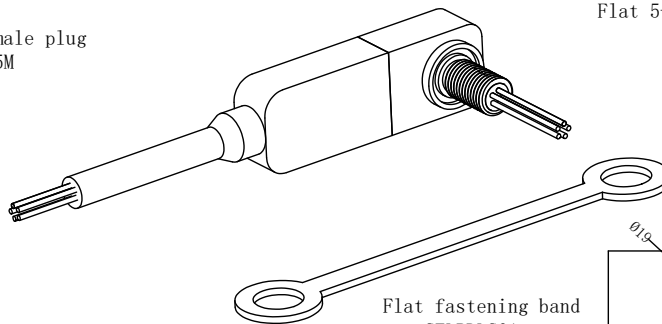

Flat fastening band
SFLPDL501

Flat 5-core cable plug color:

1: Red	2: Black
3: Brown	4: Blue
5: Orange	

Main parameters:

Electrical parameters of
Flat 5-core: 550V @ 10A
Insulation resistance: >200 MΩ
contact resistance: <0.01Ω
Wet plug and pull times: >500次
Operating temperature: -60° ~ +80° C
Working depth: 6000M(60 MPa)

Material parameters:

Plug body: Neoprene
Socket body: Neoprene
Cable body: Polyurethane, Neoprene
Needle core: Copper gilding

Installation requirements:
Installation radius: 33
Surface finish: Ra1.6

Dimension units: millimeter
Thread unit: inch
Mounting thread: 7/16-20UNF-2A
Thread length: 25mm

Can be customized upon request