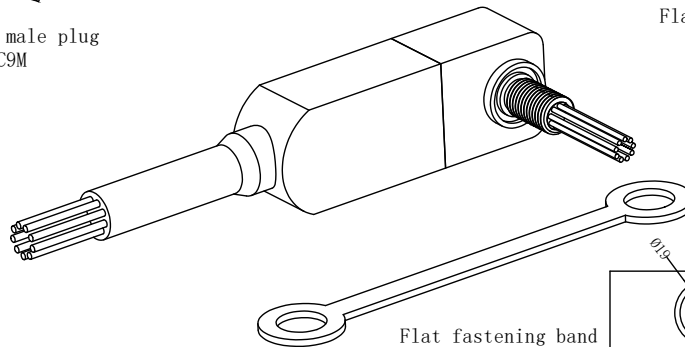

Material parameters:

Plug body: Neoprene
Socket body: Neoprene
Cable body: Polyurethane、Neoprene
Needle core: Copper gilding

Installation requirements:

Installation radius: 30.3
Surface finish: Ra1.6

Dimension units: millimeter
Thread unit: inch
Mounting thread: 7/16-20UNF-2A
Thread length: 25mm

Can be customized upon request

Standard flat 9-core watertight connector

Flat 9-core male cable
SFLPIL9M

Flat 9-core female cable
SFLPIL9F

Flat 9-core male seat
SFLPBH9M

Flat 9-core female seat
SFLPBH9F

Flat 9-core male plug
SFLPDC9M

Flat 9-core female plug
SFLPDC9F

Public view

Flat fastening band
SFLPDS02

Flat 9-core cable plug color:

1: White	3: Black
2: Red	5: Blue
4: Yellow	7: Brown
6: Orange	9: Green

Main parameters:

Electrical parameters of
Flat 9-core: 550V @ 10A
Insulation resistance: >200 MΩ
contact resistance: <0.01 Ω
Wet plug and pull times: >500次
Operating temperature: -60° ~ +80° C
Working depth: 6000M(60 MPa)