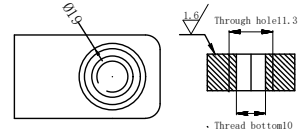

Can be customized upon request

Standard flat 4-core watertight connector

Flat 4-core male cable
SFLPIL4M

Flat 4-core female cable
SFLPIL4F

Flat 4-core male seat
SFLPBH4M

Flat 4-core female seat
SFLPBH4F

Flat 4-core male plug
SFLPDC4M

Flat 4-core female plug
SFLPDC4F

Public view

Flat fastening band
SFLPDL501

Flat 3-core cable plug color:

1: Red 2: Black
3: Brown 4: Blue

Main parameters:

Electrical parameters of
Flat 4-core: 550V @ 10A
Insulation resistance: >200 MΩ
contact resistance: <0.01 Ω
Wet plug and pull times: >500次
Operating temperature: -60° ~ +80° C
Working depth: 6000M(60 MPa)