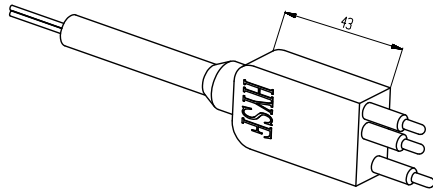

Thread unit: inch
Mounting thread: 7/16-20UNF-2A
Thread length: 25mm

Can be customized upon request

Standard flat 2-core watertight connector

Flat 2-core male cable
SFLPIL2M

Flat 2-core female cable
SFLPIL2F

Flat 2-core male seat
SFLPBH2M

Flat 2-core female seat
SFLPBH2F

Flat 2-core male plug
SFLPDC2M

Flat 2-core female plug
SFLPDC2F

Public view

Flat fastening band
SFLPDL501

<p>Flat 2-core cable plug color: 1: Red 2: Black</p>	<p>Main parameters: Electrical parameters of Flat 2-core: 550V @ 10A Insulation resistance: >200 MΩ contact resistance: <0.01Ω Wet plug and pull times: >500次 Operating temperature: -60° ~ +80° C Working depth: 6000M(60 MPa)</p>	<p>Material parameters: Plug body: Neoprene Socket body: Neoprene Cable body: Polyurethane, Neoprene Needle core: Copper gilding Installation requirements: Installation radius: 33 Surface finish: Ra1.6</p>	<p>Dimension units: millimeter Thread unit: inch Mounting thread: 7/16-20UNF-2A Thread length: 25mm Can be customized upon request</p>
--	--	---	--

Standard flat 3-core watertight connector

Flat 3-core male cable
SFLPIL3M

Flat 3-core female cable
SFLPIL3F

Flat 3-core male seat
SFLPBH3M

Flat 3-core female seat
SFLPBH3F

Flat 3-core male plug
SFLPDC3M

Flat 3-core female plug
SFLPDC3F

Public view

Flat fastening band
SFLPDL01

Flat 3-core cable plug color:

1: Red 2: Black 3: Brown

Main parameters:

Electrical parameters of
Flat 3-core: 550V @ 10A
Insulation resistance: >200 MΩ
contact resistance: <0.01 Ω
Wet plug and pull times: >500次
Operating temperature: -60° ~ +80° C
Working depth: 6000M(60 MPa)