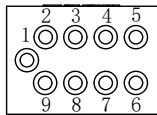

Public view