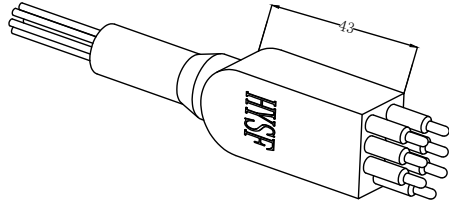

Material parameters:

Plug body: Neoprene
Socket body: Neoprene
Cable body: Polyurethane, Neoprene
Needle core: Copper gilding

Installation requirements:
Installation radius: 33
Surface finish: Ra1.6

Dimension units: millimeter
Thread unit: inch
Mounting thread: 7/16-20UNF-2A
Thread length: 25mm

Can be customized upon request

Standard flat 7-core watertight connector

Flat 7-core male cable
SFLPIL7M

Flat 7-core female cable
SFLPIL7F

Flat 7-core male seat
SFLPBH7M

Flat 7-core female seat
SFLPBH7F

Flat 7-core male plug
SFLPDC7M