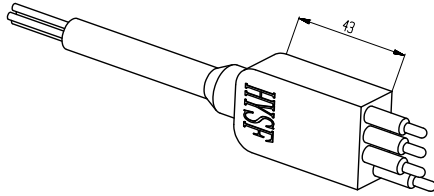

Public view

Flat fastening band
SFLPDL01

Flat 3-core cable plug color:

1: Red 2: Black 3: Brown

Main parameters:

Electrical parameters of
Flat 3-core: 550V @ 10A
Insulation resistance: >200 MΩ
contact resistance: <0.01 Ω
Wet plug and pull times: >500次
Operating temperature: -60° ~ +80° C
Working depth: 6000M(60 MPa)

Material parameters:

Plug body: Neoprene
Socket body: Neoprene
Cable body: Polyurethane, Neoprene
Needle core: Copper gilding

Installation requirements:
Installation radius: 33
Surface finish: Ra1.6

Dimension units: millimeter
Thread unit: inch
Mounting thread: 7/16-20UNF-2A
Thread length: 25mm

Can be customized upon request

Standard flat 4-core watertight connector

Flat 4-core male cable
SFLPIL4M

Flat 4-core female cable
SFLPIL4F

Flat 4-core male seat
SFLPBH4M

Flat 4-core female seat
SFLPBH4F

Flat 4-core male plug
SFLPDC4M

Flat 4-core female plug
SFLPDC4F

Public view

Flat fastening band
SFLPDL501

Flat 3-core cable plug color:

1: Red 2: Black
3: Brown 4: Blue

Main parameters:

Electrical parameters of
Flat 4-core: 550V @ 10A
Insulation resistance: >200 MΩ
contact resistance: <0.01 Ω
Wet plug and pull times: >500次
Operating temperature: -60° ~ +80° C
Working depth: 6000M(60 MPa)