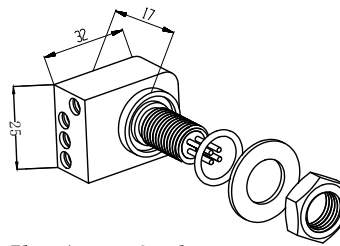

Material parameters:

Plug body: Neoprene
Socket body: Neoprene
Cable body: Polyurethane, Neoprene
Needle core: Copper gilding

Installation requirements:

Installation radius: 33
Surface finish: Ra1.6

Dimension units: millimeter
Thread unit: inch
Mounting thread: 7/16-20UNF-2A
Thread length: 25mm

Can be customized upon request

Standard flat 4-core watertight connector

Flat 4-core male cable
SFLPIL4M

Flat 4-core female cable
SFLPIL4F

Flat 4-core male seat
SFLPBH4M

Flat 4-core female seat
SFLPBH4F

Flat 4-core male plug
SFLPDC4M

Flat 4-core female plug
SFLPDC4F

Public view

Flat fastening band
SFLPDL501

Flat 3-core cable plug color:

1: Red 2: Black
3: Brown 4: Blue

Main parameters:

Electrical parameters of
Flat 4-core: 550V @ 10A
Insulation resistance: >200 MΩ
contact resistance: <0.01 Ω
Wet plug and pull times: >500次
Operating temperature: -60° ~ +80° C
Working depth: 6000M(60 MPa)