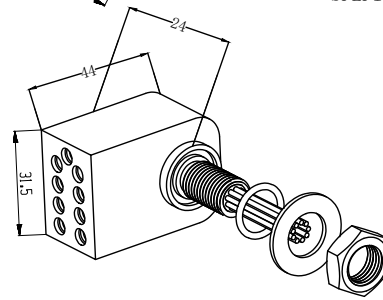

Material parameters:

Plug body: Neoprene
Socket body: Neoprene
Cable body: Polyurethane、Neoprene
Needle core: Copper gilding

Installation requirements:

Installation radius: 30.3
Surface finish: Ra1.6

Dimension units: millimeter
Thread unit: inch
Mounting thread: 7/16-20UNF-2A
Thread length: 25mm

Can be customized upon request

Standard flat 9-core watertight connector

Flat 9-core male cable
SFLPIL9M

Flat 9-core female cable
SFLPIL9F

Flat 9-core male seat
SFLPBH9M

Flat 9-core female seat
SFLPBH9F

Flat 9-core male plug
SFLPDC9M

Flat 9-core female plug
SFLPDC9F

Public view

Flat fastening band
SFLPDS02

Flat 9-core cable plug color:

1: White	3: Black
2: Red	5: Blue
4: Yellow	7: Brown
6: Orange	9: Green

Main parameters:

Electrical parameters of
Flat 9-core: 550V @ 10A
Insulation resistance: >200 MΩ
contact resistance: <0.01 Ω
Wet plug and pull times: >500次
Operating temperature: -60° ~ +80° C
Working depth: 6000M(60 MPa)

Material parameters:

Plug body: Neoprene
Socket body: Neoprene
Cable body: Polyurethane, Neoprene
Needle core: Copper gilding

Installation requirements:
Installation radius: 30.3
Surface finish: Ra1.6

Dimension units: millimeter