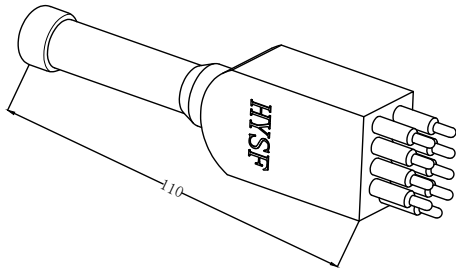

Material parameters:

Plug body: Neoprene
Socket body: Neoprene
Cable body: Polyurethane、Neoprene
Needle core: Copper gilding

Installation requirements:

Installation radius: 30.3
Surface finish: Ra1.6

Dimension units: millimeter
Thread unit: inch
Mounting thread: 7/16-20UNF-2A
Thread length: 25mm

Can be customized upon request

Standard flat 9-core watertight connector

Flat 9-core male cable
SFLPIL9M

Flat 9-core female cable
SFLPIL9F

Flat 9-core male seat
SFLPBH9M

Flat 9-core female seat
SFLPBH9F

Flat 9-core male plug
SFLPDC9M

Flat 9-core female plug
SFLPDC9F

Public view

Flat fastening band
SFLPDS02

Flat 9-core cable plug color:

1: White	3: Black
2: Red	5: Blue
4: Yellow	7: Brown
6: Orange	9: Green

Main parameters:

Electrical parameters of
Flat 9-core: 550V @ 10A
Insulation resistance: >200 MΩ
contact resistance: <0.01 Ω
Wet plug and pull times: >500次
Operating temperature: -60° ~ +80° C
Working depth: 6000M(60 MPa)