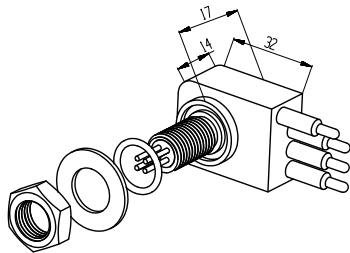

Material parameters:

Plug body: Neoprene
Socket body: Neoprene
Cable body: Polyurethane, Neoprene
Needle core: Copper gilding

Installation requirements:

Installation radius: 33
Surface finish: Ra1.6

Dimension units: millimeter
Thread unit: inch
Mounting thread: 7/16-20UNF-2A
Thread length: 25mm

Can be customized upon request

Standard flat 4-core watertight connector

Flat 4-core male cable
SFLPIL4M

Flat 4-core female cable
SFLPIL4F

Flat 4-core male seat
SFLPBH4M

Flat 4-core female seat
SFLPBH4F

Flat 4-core male plug
SFLPDC4M

Flat 4-core female plug
SFLPDC4F

Public view

Flat fastening band
SFLPDL501

Flat 3-core cable plug color:

1: Red 2: Black
3: Brown 4: Blue

Main parameters:

Electrical parameters of
Flat 4-core: 550V @ 10A
Insulation resistance: >200 MΩ
contact resistance: <0.01 Ω
Wet plug and pull times: >500次
Operating temperature: -60° ~ +80° C
Working depth: 6000M(60 MPa)