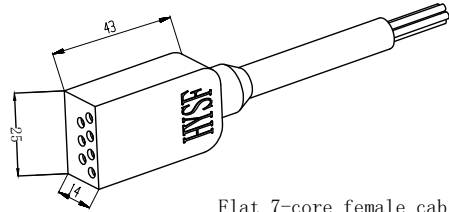

Miniature flat 7-core watertight connector

Flat 7-core male cable
SFMCLPIL7M

Flat 7-core female cable
SFMCLPIL7F

Flat 7-core male seat
SFMCLPBH7M

Flat 7-core female seat
SFMCLPBH7F

Flat 7-core male plug
SFMCLPDC7M

Flat 7-core female plug
SFMCLPDC7F

Public view

Flat fastening band
SFLPDL501

Miniature flat 7-core cable plug color:

1: Red	2: Black
3: Yellow	4: Blue
5: Orange	6: Brown
7: Purple	

Main parameters:

Electrical parameters of
Miniature flat 7-core: 550V @ 5A
Insulation resistance: >200 MΩ
contact resistance: <0.01 Ω
Wet plug and pull times: >500次
Operating temperature: -60° ~ +80° C
Working depth: 6000M(60 MPa)

Material parameters:

Plug body: Neoprene
Socket body: Neoprene
Cable body: Polyurethane, Neoprene
Needle core: Copper gilding

Installation requirements:
Installation radius: 33
Surface finish: Ra1.6

Dimension units: millimeter
Thread unit: inch
Mounting thread: 7/16-20UNF-2A
Thread length: 25mm