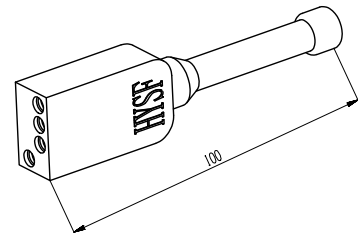

Material parameters:

Plug body: Neoprene
Socket body: Neoprene
Cable body: Polyurethane, Neoprene
Needle core: Copper gilding

Installation requirements:

Installation radius: 33
Surface finish: Ra1.6

Dimension units: millimeter
Thread unit: inch
Mounting thread: 7/16-20UNF-2A
Thread length: 25mm

Can be customized upon request

Standard flat 4-core watertight connector

Flat 4-core male cable
SFLPIL4M

Flat 4-core female cable
SFLPIL4F

Flat 4-core male seat
SFLPBH4M

Flat 4-core female seat
SFLPBH4F

Flat 4-core male plug
SFLPDC4M

Flat 4-core female plug
SFLPDC4F

Public view

Flat fastening band
SFLPDL501

Flat 3-core cable plug color:

1: Red 2: Black
3: Brown 4: Blue

Main parameters:

Electrical parameters of
Flat 4-core: 550V @ 10A
Insulation resistance: >200 MΩ
contact resistance: <0.01 Ω
Wet plug and pull times: >500次
Operating temperature: -60° ~ +80° C
Working depth: 6000M(60 MPa)