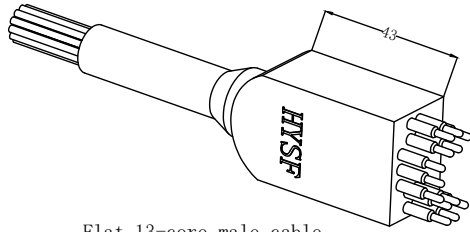

Flat 9-core female plug
SFLPDC9F

Public view

Flat fastening band
SFLPDS02

Flat 9-core cable plug color:

1: White	3: Black
2: Red	5: Blue
4: Yellow	7: Brown
6: Orange	9: Green

Main parameters:

Electrical parameters of
Flat 9-core: 550V @ 10A
Insulation resistance: >200 MΩ
contact resistance: <0.01 Ω
Wet plug and pull times: >500次
Operating temperature: -60° ~ +80° C
Working depth: 6000M(60 MPa)

Material parameters:

Plug body: Neoprene
Socket body: Neoprene
Cable body: Polyurethane, Neoprene
Needle core: Copper gilding

Installation requirements:
Installation radius: 30.3
Surface finish: Ra1.6

Dimension units: millimeter

Thread unit: inch

Mounting thread: 7/16-20UNF-2A

Thread length: 25mm

Can be customized upon request

Standard flat 13-core watertight connector

Flat 13-core male cable
SFLPIL13M

Flat 13-core female cable
SFLPIL13F

Flat 13-core male seat
SFLPBH13M

Flat 13-core female seat
SFLPBH13F

Flat 13-core male plug
SFLPDC13M

Flat 13-core female plug
SFLPDC13F

Public view

Flat fastening band
SFLPDS02

<p>Flat 13-core cable plug color:</p> <ul style="list-style-type: none"> 1: Red (Coarse) 2: Black (Coarse) 3: Yellow (Coarse) 4: Orange and white (Coarse) 5: Orange (Coarse) 6: Green and white 7: Blue 8: Blue and white 9: Green 10: Brown and white 11: Brown 12: Blue 13: Brown 	<p>Main parameters:</p> <p>Electrical parameters of Flat 13-core: 550V @ 5A Insulation resistance: >200 MΩ contact resistance: <0.01 Ω Wet plug and pull times: >500次 Operating temperature: -60° ~ +80° C Working depth: 6000M(60 MPa)</p>	<p>Material parameters:</p> <p>Plug body: Neoprene Socket body: Neoprene Cable body: Polyurethane、Neoprene Needle core: Copper gilding</p> <p>Installation requirements: Installation radius: 30.3 Surface finish: Ra1.6</p>	<p>Dimension units: millimeter Thread unit: inch Mounting thread: 1/2-20UNF-2A Thread length: 25mm</p>
---	--	--	--