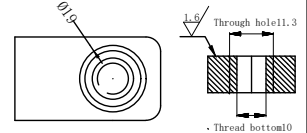

Flat 3-core cable plug color:

1: Red 2: Black 3: Brown

Main parameters:

Electrical parameters of
Flat 3-core: 550V @ 10A
Insulation resistance: >200 MΩ
contact resistance: <0.01 Ω
Wet plug and pull times: >500次
Operating temperature: -60° ~ +80° C
Working depth: 6000M(60 MPa)

Material parameters:

Plug body: Neoprene
Socket body: Neoprene
Cable body: Polyurethane, Neoprene
Needle core: Copper gilding

Installation requirements:
Installation radius: 33
Surface finish: Ra1.6

Dimension units: millimeter
Thread unit: inch
Mounting thread: 7/16-20UNF-2A
Thread length: 25mm

Can be customized upon request