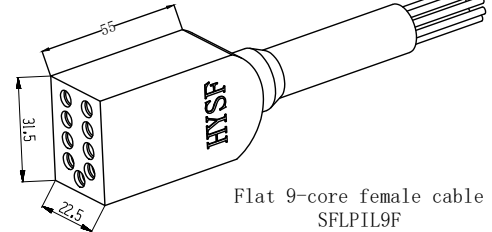

Material parameters:

Plug body: Neoprene
Socket body: Neoprene
Cable body: Polyurethane、Neoprene
Needle core: Copper gilding

Installation requirements:

Installation radius: 30.3
Surface finish: Ra1.6

Dimension units: millimeter
Thread unit: inch
Mounting thread: 7/16-20UNF-2A
Thread length: 25mm

Can be customized upon request

Standard flat 9-core watertight connector

Flat 9-core male cable
SFLPIL9M

Flat 9-core female cable
SFLPIL9F

Flat 9-core male seat
SFLPBH9M

Flat 9-core female seat
SFLPBH9F

Flat 9-core male plug
SFLPDC9M