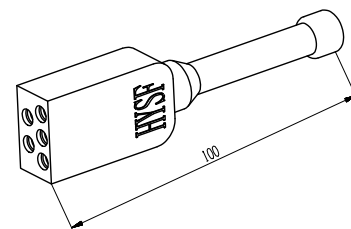

Material parameters:

Plug body: Neoprene
Socket body: Neoprene
Cable body: Polyurethane, Neoprene
Needle core: Copper gilding

Installation requirements:

Installation radius: 33
Surface finish: Ra1.6

Dimension units: millimeter
Thread unit: inch
Mounting thread: 7/16-20UNF-2A
Thread length: 25mm

Can be customized upon request

Standard flat 5-core watertight connector

Flat 5-core male cable
SFLPIL5M

Flat 5-core female cable
SFLPIL5F

Flat 5-core male seat
SFLPBH5M

Flat 5-core female seat
SFLPBH5F

Flat 5-core male plug
SFLPDC5M