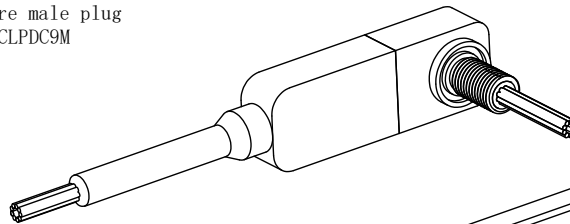

Material parameters:

Plug body: Neoprene
Socket body: Neoprene
Cable body: Polyurethane, Neoprene
Needle core: Copper gilding

Installation requirements:
Installation radius: 33
Surface finish: Ra1.6

Dimension units: millimeter
Thread unit: inch
Mounting thread: 7/16-20UNF-2A
Thread length: 25mm

Can be customized upon request

Miniature flat 9-core watertight connector

Flat 9-core male cable
SFMCLPIL9M

Flat 9-core female cable
SFMCLPIL9F

Flat 9-core male seat
SFMCLPBH9M

Flat 9-core female seat
SFMCLPBH9F

Flat 9-core male plug
SFMCLPDC9M

Flat 9-core female plug
SFMCLPDC9F

Public view

Flat fastening band
SFLPDLS01

Miniature flat 9-core cable plug color:

1: White	
2: Red	3: Black
4: Yellow	5: Blue
6: Orange	7: Brown
8: Purple	9: Green

Material parameters:

Plug body: Neoprene
Socket body: Neoprene
Cable body: Polyurethane, Neoprene
Needle core: Copper gilding

Installation requirements:
Installation radius: 33
Surface finish: Ra1.6

Dimension units: millimeter