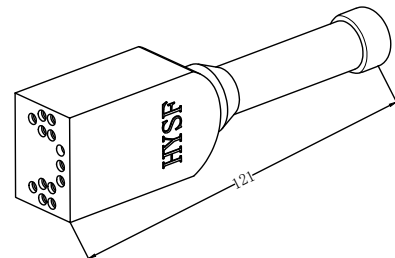

Material parameters:

Plug body: Neoprene
Socket body: Neoprene
Cable body: Polyurethane, Neoprene
Needle core: Copper gilding

Installation requirements:
Installation radius: 33
Surface finish: Ra1.6

Dimension units: millimeter
Thread unit: inch
Mounting thread: 7/16-20UNF-2A
Thread length: 25mm

Material parameters:

Plug body: Neoprene
Socket body: Neoprene
Cable body: Polyurethane, Neoprene
Needle core: Copper gilding

Installation requirements:
Installation radius: 30.3
Surface finish: Ra1.6

Dimension units: millimeter

Thread unit: inch

Mounting thread: 7/16-20UNF-2A

Thread length: 25mm

Can be customized upon request

Standard flat 13-core watertight connector

Flat 13-core male cable
SFLPIL13M

Flat 13-core female cable
SFLPIL13F

Flat 13-core male seat
SFLPBH13M

Flat 13-core female seat
SFLPBH13F

Flat 13-core male plug
SFLPDC13M

Flat 13-core female plug
SFLPDC13F

Public view

Flat fastening band
SFLPDS02

<p>Flat 13-core cable plug color:</p> <ul style="list-style-type: none"> 1: Red (Coarse) 2: Black (Coarse) 3: Yellow (Coarse) 4: Orange and white (Coarse) 5: Orange (Coarse) 6: Green and white 7: Blue 8: Blue and white 9: Green 10: Brown and white 11: Brown 12: Blue 13: Brown 	<p>Main parameters:</p> <p>Electrical parameters of Flat 13-core: 550V @ 5A Insulation resistance: >200 MΩ contact resistance: <0.01 Ω Wet plug and pull times: >500次 Operating temperature: -60° ~ +80° C Working depth: 6000M(60 MPa)</p>	<p>Material parameters:</p> <p>Plug body: Neoprene Socket body: Neoprene Cable body: Polyurethane、Neoprene Needle core: Copper gilding</p> <p>Installation requirements: Installation radius: 30.3 Surface finish: Ra1.6</p>	<p>Dimension units: millimeter Thread unit: inch Mounting thread: 1/2-20UNF-2A Thread length: 25mm</p>
---	--	--	--