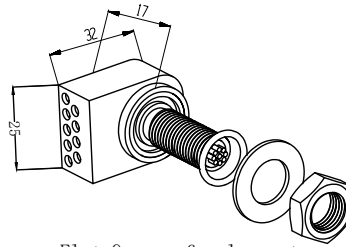

Material parameters:

Plug body: Neoprene
Socket body: Neoprene
Cable body: Polyurethane, Neoprene
Needle core: Copper gilding

Installation requirements:
Installation radius: 33
Surface finish: Ra1.6

Dimension units: millimeter
Thread unit: inch
Mounting thread: 7/16-20UNF-2A
Thread length: 25mm

Can be customized upon request

Miniature flat 9-core watertight connector

Flat 9-core male cable
SFMCLPIL9M

Flat 9-core female cable
SFMCLPIL9F

Flat 9-core male seat
SFMCLPBH9M

Flat 9-core female seat
SFMCLPBH9F

Flat 9-core male plug
SFMCLPDC9M

Flat 9-core female plug
SFMCLPDC9F

Public view

Flat fastening band
SFLPDLS01

Miniature flat 9-core cable plug color:

1: White	
2: Red	3: Black
4: Yellow	5: Blue
6: Orange	7: Brown
8: Purple	9: Green

Material parameters:

Plug body: Neoprene
Socket body: Neoprene
Cable body: Polyurethane, Neoprene
Needle core: Copper gilding

Installation requirements:
Installation radius: 33
Surface finish: Ra1.6

Dimension units: millimeter