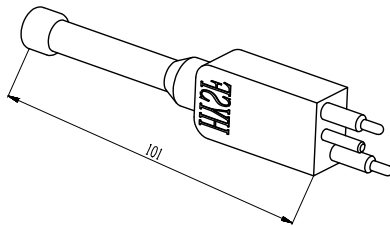

Material parameters:

Plug body: Neoprene
Socket body: Neoprene
Cable body: Polyurethane, Neoprene
Needle core: Copper gilding

Installation requirements:
Installation radius: 33
Surface finish: Ra1.6

Dimension units: millimeter
Thread unit: inch
Mounting thread: 7/16-20UNF-2A
Thread length: 25mm

Material parameters:

Plug body: Neoprene
Socket body: Neoprene
Cable body: Polyurethane, Neoprene
Needle core: Copper gilding

Installation requirements:
Installation radius: 33
Surface finish: Ra1.6

Dimension units: millimeter

Thread unit: inch
Mounting thread: 7/16-20UNF-2A
Thread length: 25mm

Can be customized upon request

Standard flat 2-core watertight connector

Flat 2-core male cable
SFLPIL2M

Flat 2-core female cable
SFLPIL2F

Flat 2-core male seat
SFLPBH2M

Flat 2-core female seat
SFLPBH2F

Flat 2-core male plug
SFLPDC2M

Flat 2-core female plug
SFLPDC2F

Public view

Flat fastening band
SFLPDL501

<p>Flat 2-core cable plug color: 1: Red 2: Black</p>	<p>Main parameters: Electrical parameters of Flat 2-core: 550V @ 10A Insulation resistance: >200 MΩ contact resistance: <0.01Ω Wet plug and pull times: >500次 Operating temperature: -60° ~ +80° C Working depth: 6000M(60 MPa)</p>	<p>Material parameters: Plug body: Neoprene Socket body: Neoprene Cable body: Polyurethane, Neoprene Needle core: Copper gilding Installation requirements: Installation radius: 33 Surface finish: Ra1.6</p>	<p>Dimension units: millimeter Thread unit: inch Mounting thread: 7/16-20UNF-2A Thread length: 25mm Can be customized upon request</p>
--	--	---	--