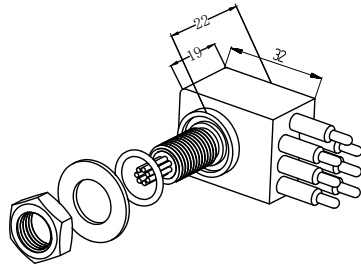

Material parameters:

Plug body: Neoprene
Socket body: Neoprene
Cable body: Polyurethane, Neoprene
Needle core: Copper gilding

Installation requirements:

Installation radius: 33
Surface finish: Ra1.6

Dimension units: millimeter
Thread unit: inch
Mounting thread: 7/16-20UNF-2A
Thread length: 25mm

Can be customized upon request

Standard flat 7-core watertight connector

Flat 7-core male cable
SFLPIL7M

Flat 7-core female cable
SFLPIL7F

Flat 7-core male seat
SFLPBH7M

Flat 7-core female seat
SFLPBH7F

Flat 7-core male plug
SFLPDC7M

Material parameters:

Plug body: Neoprene
Socket body: Neoprene
Cable body: Polyurethane、Neoprene
Needle core: Copper gilding

Installation requirements:

Installation radius: 30.3
Surface finish: Ra1.6

Dimension units: millimeter
Thread unit: inch
Mounting thread: 7/16-20UNF-2A
Thread length: 25mm